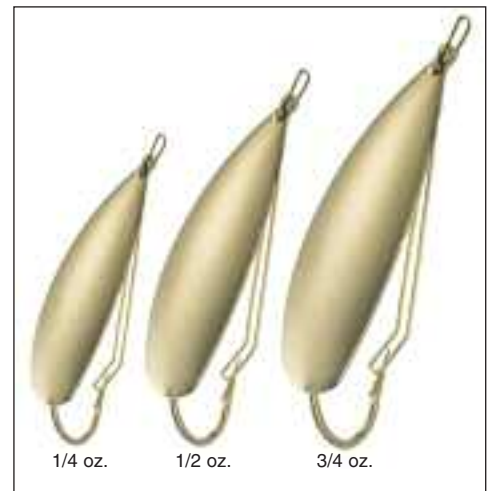

Plain

Fluted

Hex

Scale

Ripple

## Premium Weedless Spoons

**Lakeland's New Double Weed Guard Design for Improved Performance, Added Durability, and Consistent Spoon Action**

### Lakeland's New Design Offers Extensive Fishing Tackle Alternatives

- Uniquely designed durable spring temper double weed guard for ease of fishing
- Premium hook 2X strong
- 5 patterns (plain, flute, hex, scale, ripple)
- 3 sizes (1/4, 1/2, 3/4 oz.)
- 4 premium plate finishes (gold, silver/lacquer, copper/lacquer, black/nickel & lacquer)
- Variety of paint colors combined with premium plate finishes

1/4 oz.

1/2 oz.

3/4 oz.

Lakeland's Premium Weedless Double Weed Guard Spoons can be used for casting, trolling, jigging and most importantly catching a wide variety of fish species.

At Lakeland, manufacturing the finest quality spinner blades, casting spoons and trolling flutter spoons for the fishing tackle industry is our only business. Lakeland is one of the largest manufacturers and continues to offer more choices of size, pattern, shape, finish, paint, and custom application than any other lure component manufacturer.