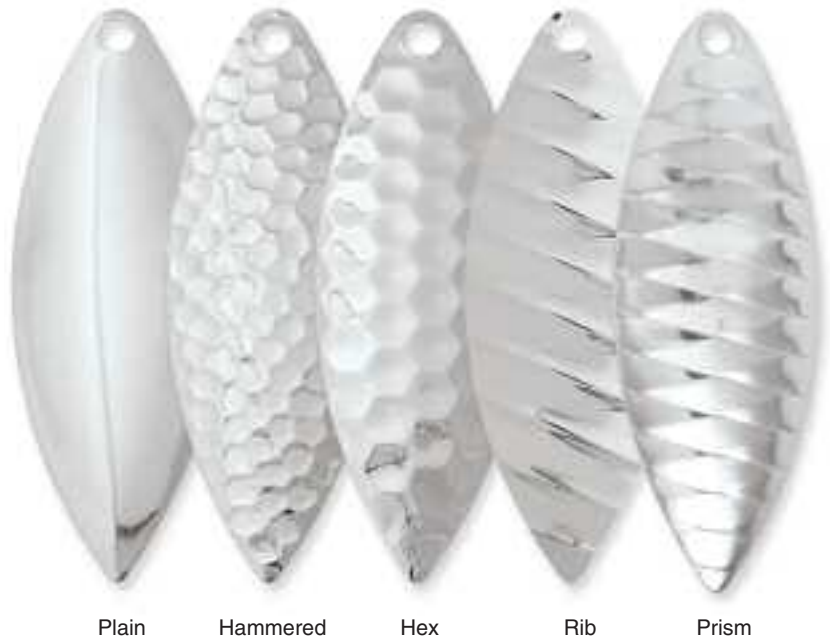

## **New** Magnum Willowleaf Spinner Blade Size 10

*Premium Quality Willowleaf Spinner Blade for Musky & Pike Lure Components*

Lakeland Incorporated manufactures the finest quality spinner blades for the fishing tackle industry. The newest addition to Lakeland's successful Willowleaf blade series is the size 10 Magnum Willowleaf spinner blade. The Magnum Willowleaf spinner blade is available in five patterns in the base material. Adding Lakeland Willowleaf spinner blades can easily enhance your existing tackle line.

### Exclusive Lakeland Features:

- Brass Base Material
- .025 Gauge
- Heavy .040 Gauge
- Premium Plate Finishes

### Available by Special Order:

- Extended Glow-in-the-Dark Finish
- Holographic Film
- Durable Protective Coating
- Transparent Color Finishes

Plain

Hammered

Hex

Rib

Prism

Lakeland's Magnum Willowleaf spinner blade is available in plain, hammered, hex, rib, and prism patterns. The Willowleaf spinner blades are available in .025 and heavy gauge .040 base material, and 6 premium plate finishes of bright nickel, 24 karat gold, silver & lacquer, black/nickel & lacquer, copper & lacquer, 50/50 nickel/gold. This special plating process creates a highly reflective finish, and produces a brilliant flash for added fish attraction. Lakeland's wide selection of paints include fluorescents, transparents, enamel, extended glow-in-the-dark, glitter (crystalina) and holographic combinations. Freshwater paint pattern colors, innovative air-brushed techniques, along with our custom capabilities provide our customers with the best quality spinner blades available and will add more value to your finished component.