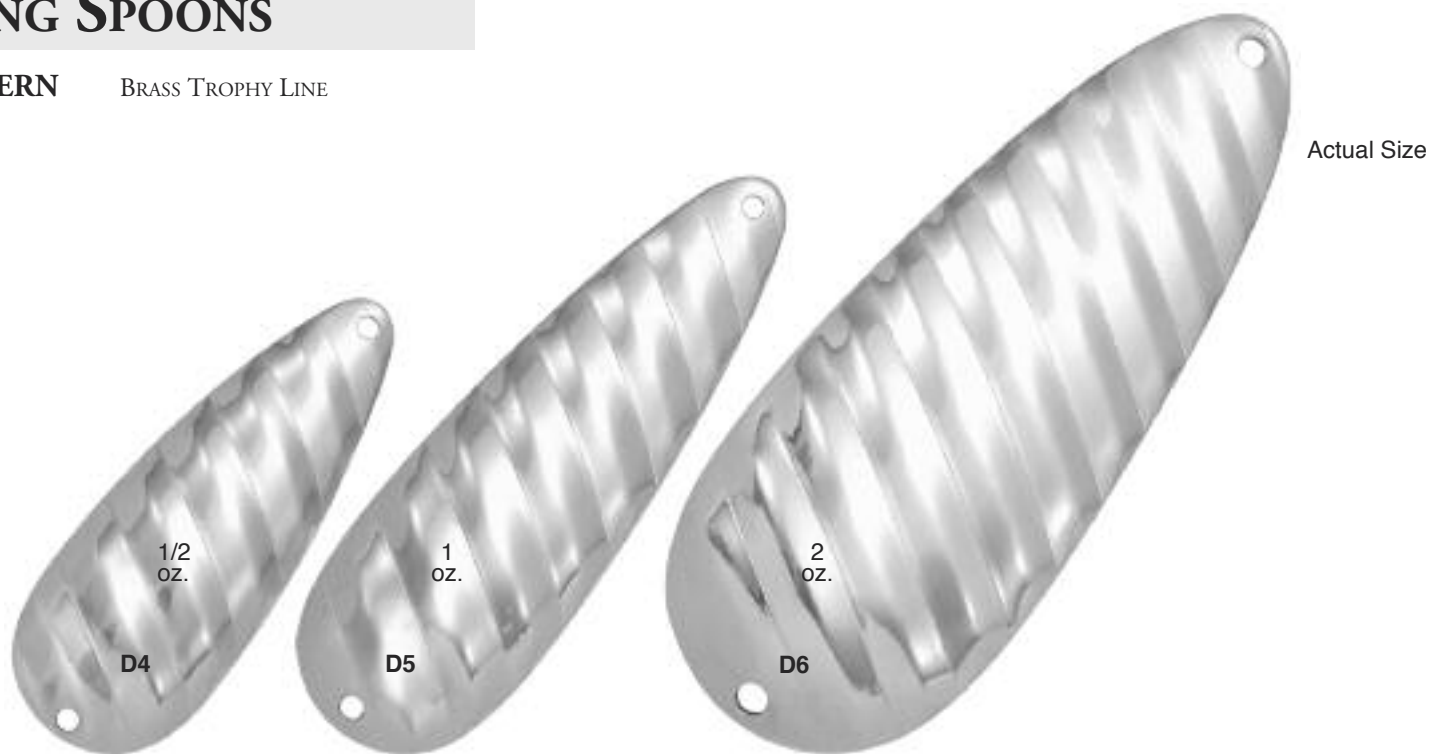

Price Per Thousand (M) Quantity Discount: (One Size and Finish)
5M-10M = 5%, 10M+ = 10%

CASTING SPOONS

RIB PATTERN

BRASS TROPHY LINE

PLATE FINISH

	D4	D5	D6
Size			
Ounces	½	1	2
Inches	2.825	3.570	4.510
Gauge	.050	.050	.050
NICKEL	319624 \$642.50	319625 866.10	319626 2235.70
GOLD	319634 \$1044.80	319635 1265.40	319636 3017.20
SILVER	319644 \$782.30	319645 988.60	319646 2463.70
BLACK/NICKEL & LACQUER	319654 \$871.00	319655 1093.70	319656 2744.90
COPPER & LACQUER	319664 \$871.00	319665 1093.70	319666 2744.90
SILVER & LACQUER	319674 \$922.30	319675 1138.60	319676 2706.70
CHROME	319684 \$845.70	319685 1051.90	319686 2472.10
50/50 NICKEL/GOLD	319694 \$1473.10	319695 1693.70	319696 3445.50

Price Per Thousand (M) Quantity Discount: (One Size and Finish)
5M-10M = 5%, 10M+ = 10%

CASTING SPOONS

PLAIN/HAMMERED PATTERNS - HEAVY GAUGE

BRASS TROPHY LINE

PLAIN PATTERN - LAKELAND'S EXCLUSIVE PREMIUM PLATE FINISH