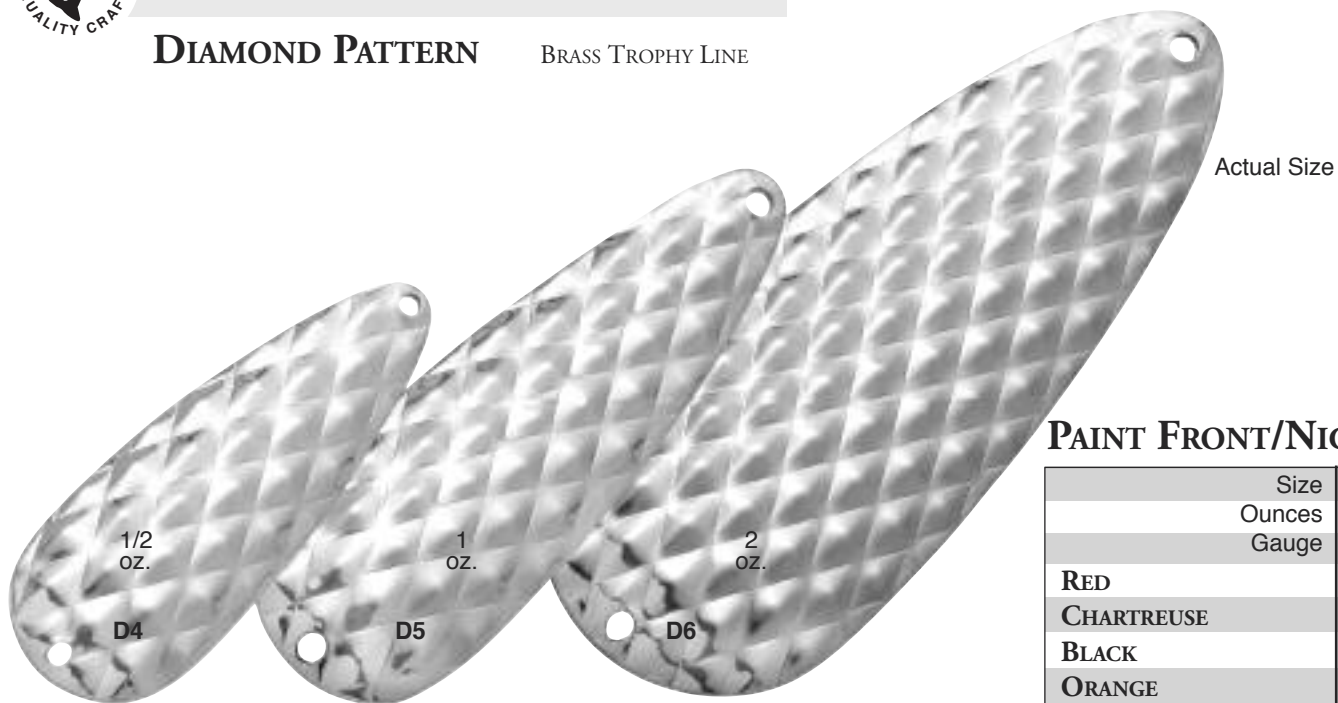

CASTING SPOONS

DIAMOND PATTERN

BRASS TROPHY LINE

PAINT FRONT/NICKEL BACK

Size	D4	D5	D6
Ounces	1/2	1	2
Gauge	.050	.050	.050
RED	309694	309695	309696
CHARTREUSE	309704	309705	309706
BLACK	309724	309725	309726
ORANGE	309734	309735	309736
GREEN	309744	309745	309746
BLUE	309754	309755	309756
WHITE	309764	309765	309766
GLOW IN THE DARK	309774	309775	309776
PEARLESCENT	309784	309785	309786
HOT PINK	309794	309795	309796
PRICE	$758.50	1003.10	2440.70

PLATE FINISH

Size	D4	D5	D6
Ounces	1/2	1	2
Gauge	.050	.050	.050
NICKEL	309624	309625	309626
	$642.50	866.10	2235.70
GOLD	309644	309645	309646
	$1044.80	1265.40	3017.20
SILVER	309654	309655	309656
	$782.30	988.60	2463.70
BLACK/NICKEL & LACQUER	309664	309665	309666
	$871.00	1093.70	2744.90
COPPER & LACQUER	309674	309675	309676
	$871.00	1093.70	2744.90
SILVER & LACQUER	309684	309685	309686
	$922.30	1138.60	2706.70
CHROME	309804	309805	309806
	$845.70	1051.90	2472.10
50/50 NICKEL/GOLD	309904	309905	309906
	$1473.10	1693.70	3445.50

TRANSPARENT PAINT FRONT/SILVER BACK

Size	D4	D5	D6
Ounces	1/2	1	2
Gauge	.050	.050	.050
BLUE	309824	309825	309826
GREEN	309834	309835	309836
PINK	309844	309845	309846
PURPLE	309854	309855	309856
RED	309864	309865	309866
CHARTREUSE	309874	309875	309876
ORANGE	309884	309885	309886
TEAL	309984	309985	309986
PRICE	$1028.30	1305.60	2930.70

Price Per Thousand (M) Quantity Discount: (One Size and Finish)
5M-10M = 5%, 10M+ = 10%