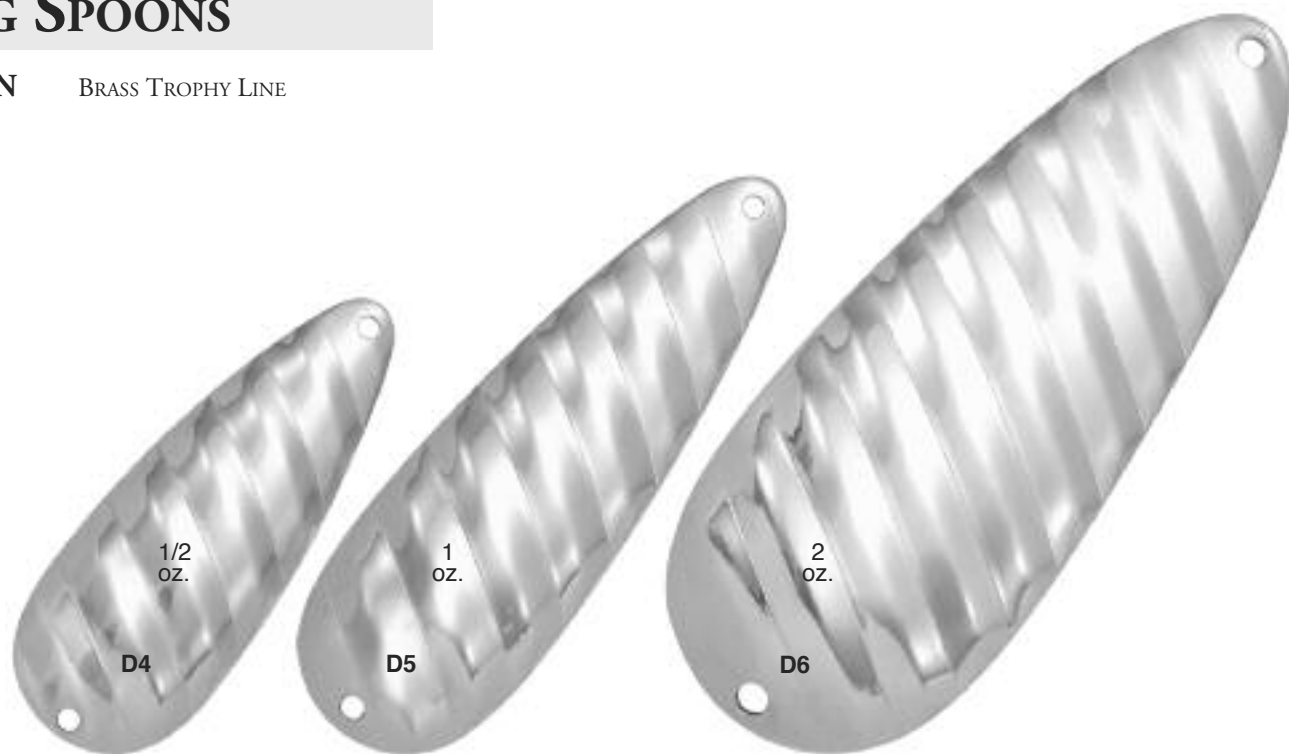

Price Per Thousand (M) Quantity Discount: (One Size and Finish)
 5M-10M = 5%, 10M+ = 10%

CASTING SPOONS

RIB PATTERN

BRASS TROPHY LINE

Actual Size

PLATE FINISH

	Size	D4	D5	D6
	Ounces	1/2	1	2
	Inches	2.825	3.570	4.510
	Gauge	.050	.050	.050
NICKEL		319624 \$617.20	319625 832.40	319626 2148.40
GOLD		319634 \$972.90	319635 1180.50	319636 2832.80
SILVER		319644 \$689.70	319645 903.50	319646 2211.90
BLACK/NICKEL & LACQUER		319654 \$841.70	319655 1055.00	319656 2650.60
COPPER & LACQUER		319664 \$841.70	319665 1055.00	319666 2650.60
SILVER & LACQUER		319674 \$825.70	319675 1048.50	319676 2447.90
CHROME		319684 \$820.40	319685 1018.20	319686 2384.80
50/50 NICKEL/GOLD		319694 \$1401.20	319695 1608.80	319696 3261.10