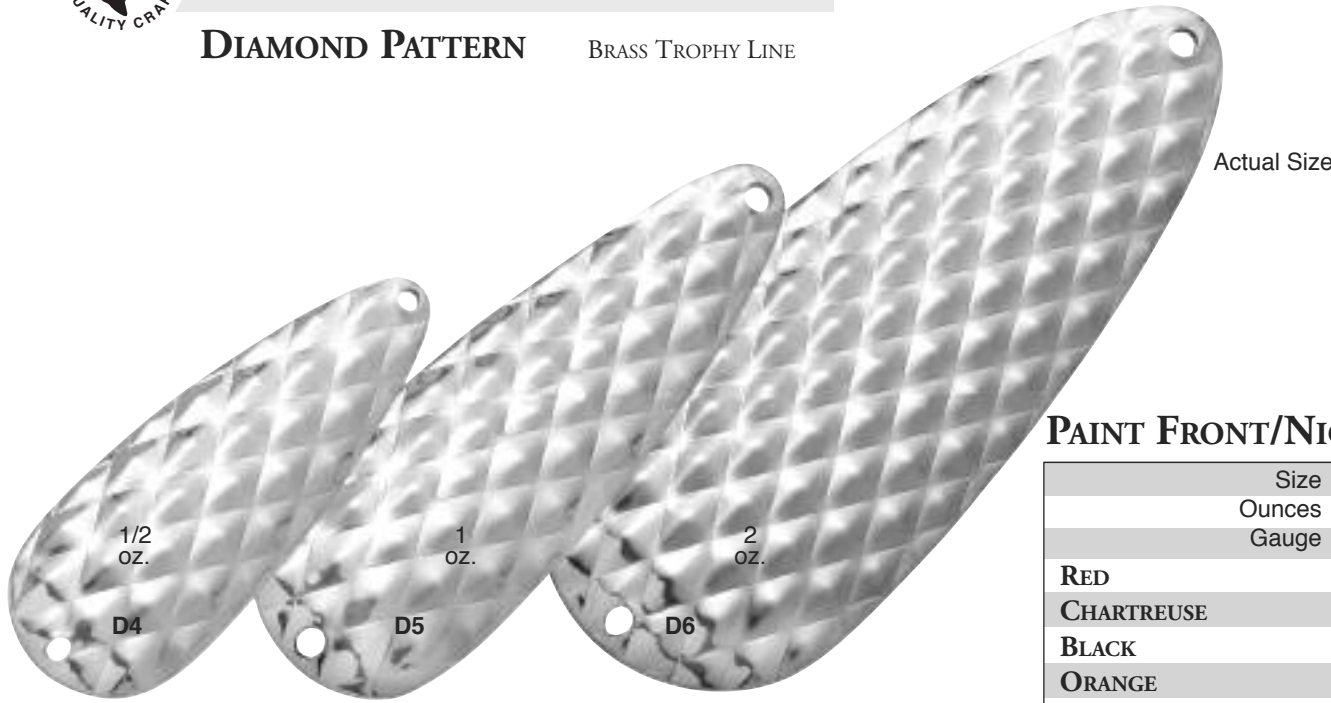

CASTING SPOONS

DIAMOND PATTERN

BRASS TROPHY LINE

PAINT FRONT/NICKEL BACK

Size	D4	D5	D6
Ounces	1/2	1	2
Gauge	.050	.050	.050
RED	309694	309695	309696
CHARTREUSE	309704	309705	309706
BLACK	309724	309725	309726
ORANGE	309734	309735	309736
GREEN	309744	309745	309746
BLUE	309754	309755	309756
WHITE	309764	309765	309766
GLOW IN THE DARK	309774	309775	309776
PEARLESCENT	309784	309785	309786
HOT PINK	309794	309795	309796
PRICE	$733.20	969.40	2353.40

PLATE FINISH

Size	D4	D5	D6
Ounces	1/2	1	2
Gauge	.050	.050	.050
NICKEL	309624	309625	309626
	$617.20	832.40	2148.40
GOLD	309644	309645	309646
	$972.90	1180.50	2832.80
SILVER	309654	309655	309656
	$689.70	903.50	2211.90
BLACK/NICKEL & LACQUER	309664	309665	309666
	$841.70	1055.00	2650.60
COPPER & LACQUER	309674	309675	309676
	$841.70	1055.00	2650.60
SILVER & LACQUER	309684	309685	309686
	$825.70	1048.50	2447.90
CHROME	309804	309805	309806
	$820.40	1018.20	2384.80
50/50 NICKEL/GOLD	309904	309905	309906
	$1401.20	1608.80	3261.10

TRANSPARENT PAINT FRONT/SILVER BACK

Size	D4	D5	D6
Ounces	1/2	1	2
Gauge	.050	.050	.050
BLUE	309824	309825	309826
GREEN	309834	309835	309836
PINK	309844	309845	309846
PURPLE	309854	309855	309856
RED	309864	309865	309866
CHARTREUSE	309874	309875	309876
ORANGE	309884	309885	309886
TEAL	309984	309985	309986
PRICE	$946.70	1235.50	2699.90

Price Per Thousand (M) Quantity Discount: (One Size and Finish)
5M-10M = 5%, 10M+ = 10%