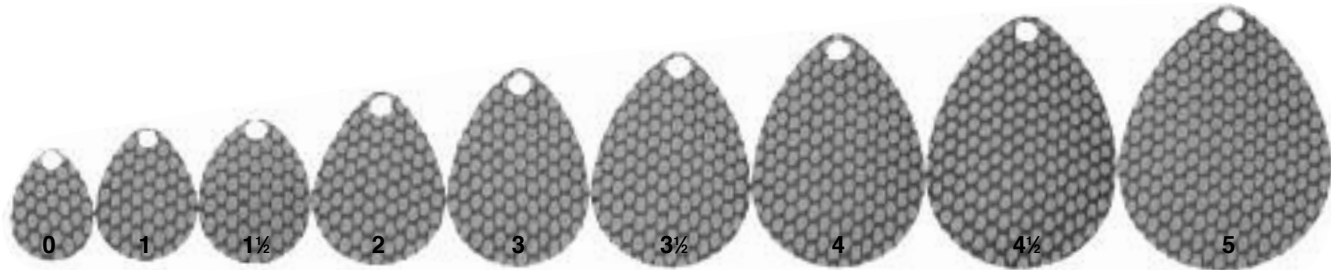

COLORADO SPINNER BLADES

PLAIN PATTERN - FLUORESCENT PAINT STEEL SEA HAWK LINE

COLORADO

STRIPED FRONT/PAINT BACK

Size	0	1	1½	2	3	3½	4	4½	5	6	7	8
Gauge	.018	.018	.018	.018	.018	.018	.018	.018	.018	.018	.018	.018
FRONT ORANGE/CHARTREUSE BACK CHARTREUSE	130110	130101	130115	130102	130103	130135	130104	130145	130105	130106	130107	130108
FRONT GREEN/CHARTREUSE BACK CHARTREUSE	131110	131101	131115	131102	131103	131135	131104	131145	131105	131106	131107	131108
PRICE	$93.50	100.90	102.80	115.30	128.00	127.30	134.60	164.50	169.00	223.30	251.60	295.00

FINISH NET (SCALE)

PRINT PATTERN

NET FRONT/PAINT BACK

Size	0	1	1½	2	3	3½	4	4½	5
Gauge	.018	.018	.018	.018	.018	.018	.018	.018	.018
FRONT CHARTREUSE/ORANGE NET BACK CHARTREUSE	900000	900001	900015	900002	900003	900035	900004	900045	900005
FRONT CHARTREUSE/BLACK NET BACK CHARTREUSE	901000	901001	901015	901002	901003	901035	901004	901045	901005
FRONT CHARTREUSE/GREEN NET BACK CHARTREUSE	902000	902001	902015	902002	902003	902035	902004	902045	902005
FRONT WHITE/RED NET BACK WHITE	903000	903001	903015	903002	903003	903035	903004	903045	903005
FRONT GREEN/BLACK NET BACK GREEN	906000	906001	906015	906002	906003	906035	906004	906045	906005
FRONT ORANGE/BLACK NET BACK ORANGE	905000	905001	905015	905002	905003	905035	905004	905045	905005
PRICE	$93.50	100.90	102.80	115.30	128.00	127.30	134.60	164.50	169.00

Price Per Thousand (M) Quantity Discount: (One Size and Finish)
5M-10M = 5%, 10M+ = 10%