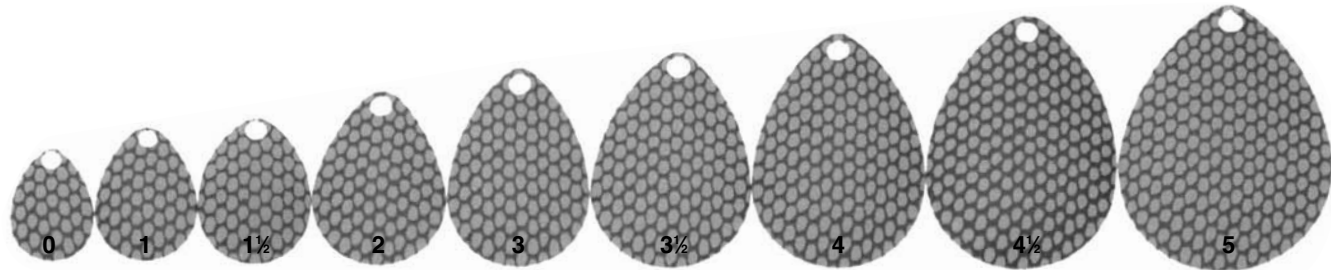

COLORADO SPINNER BLADES

PLAIN PATTERN - FLUORESCENT PAINT STEEL SEA HAWK LINE

COLORADO

STRIPED FRONT/PAINT BACK

Size	0	1	1½	2	3	3½	4	4½	5	6	7	8
Gauge	.018	.018	.018	.018	.018	.018	.018	.018	.018	.018	.018	.018
FRONT ORANGE/CHARTREUSE BACK CHARTREUSE	130110	130101	130115	130102	130103	130135	130104	130145	130105	130106	130107	130108
FRONT GREEN/CHARTREUSE BACK CHARTREUSE	131110	131101	131115	131102	131103	131135	131104	131145	131105	131106	131107	131108
PRICE	$97.30	105.50	108.30	122.60	134.30	137.20	145.30	177.30	182.50	243.00	272.90	320.50

FINISH NET (SCALE)

PRINT PATTERN

NET FRONT/PAINT BACK

Size	0	1	1½	2	3	3½	4	4½	5
Gauge	.018	.018	.018	.018	.018	.018	.018	.018	.018
FRONT CHARTREUSE/ORANGE NET BACK CHARTREUSE	900000	900001	900015	900002	900003	900035	900004	900045	900005
FRONT CHARTREUSE/BLACK NET BACK CHARTREUSE	901000	901001	901015	901002	901003	901035	901004	901045	901005
FRONT CHARTREUSE/GREEN NET BACK CHARTREUSE	902000	902001	902015	902002	902003	902035	902004	902045	902005
FRONT WHITE/RED NET BACK WHITE	903000	903001	903015	903002	903003	903035	903004	903045	903005
FRONT GREEN/BLACK NET BACK GREEN	906000	906001	906015	906002	906003	906035	906004	906045	906005
FRONT ORANGE/BLACK NET BACK ORANGE	905000	905001	905015	905002	905003	905035	905004	905045	905005
PRICE	$97.30	105.50	108.30	122.60	134.30	137.20	145.30	177.30	182.50

Price Per Thousand (M) Quantity Discount: (One Size and Finish)
5M-10M = 5%, 10M+ = 10%