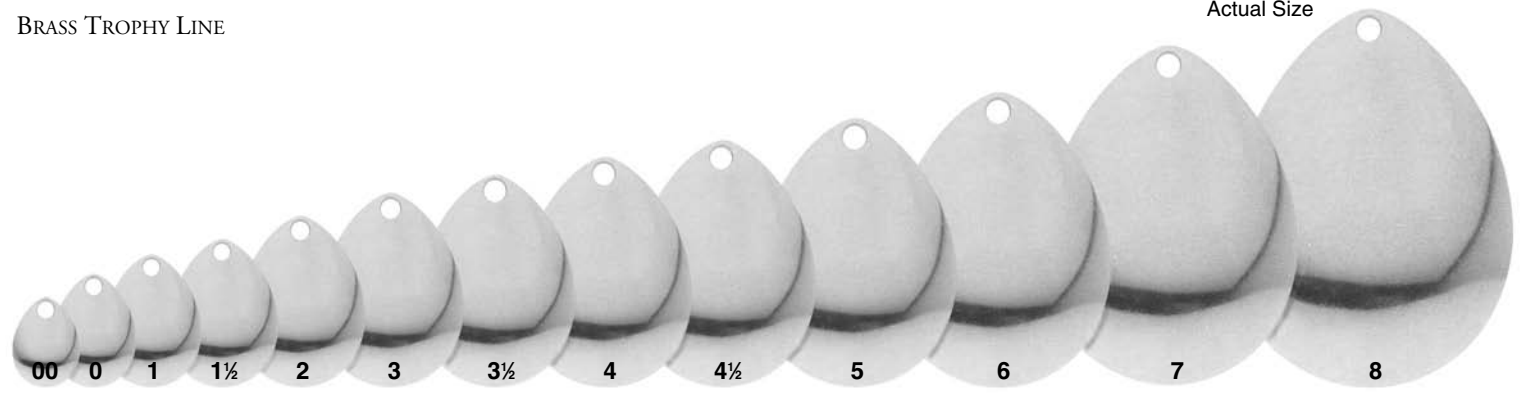

# COLORADO SPINNER BLADES

## PLAIN PATTERN BRASS TROPHY LINE

Actual Size

**Colorado Index**

- Plain Brass ..... 28
- Hammered Brass ..... 29
- Steel-Nickel Finish ..... 30
- Fluorescent Paint - 2 Sides ..... 31
- Paint Front/Nickel Back ..... 31
- Striped Front/Nickel Back ..... 32
- Striped Front/Paint Back ..... 33
- Finish Net (Scale) Pattern ..... 33
- Premium Finish ..... 30
- Crystalina Print Patterns ..... 34
- Diamond Pattern ..... 35, 36
- Hex Pattern ..... 37
- Scale Pattern ..... 38
- Rib Pattern ..... 39
- Glow-in-the-Dark ..... 31
- Blade Specifications ..... 232