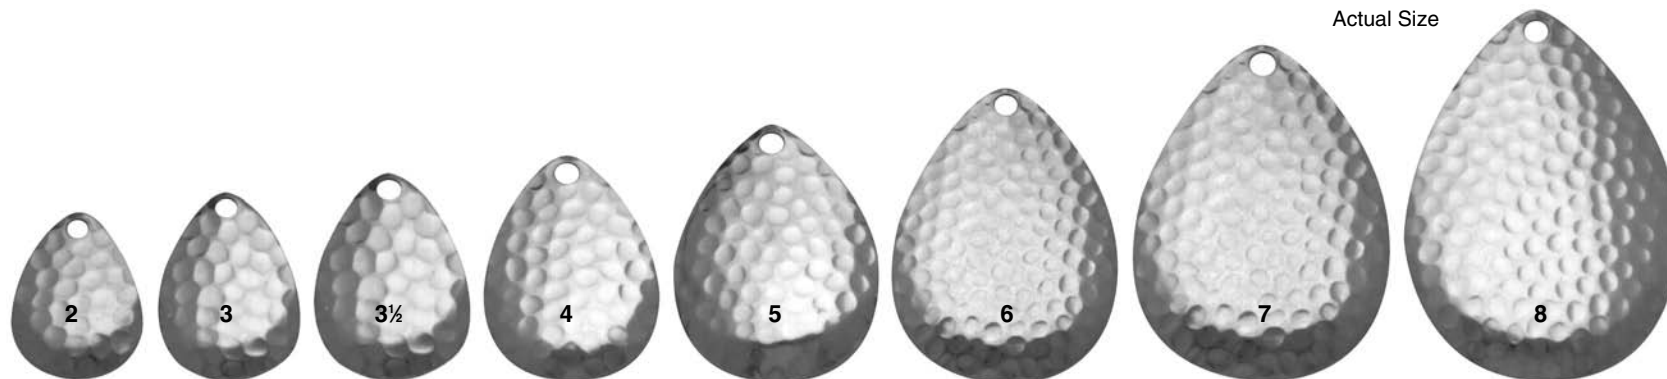

Price Per Thousand (M) Quantity Discount: (One Size and Finish)
5M-10M = 5%, 10M+ = 10%

COLORADO DEEP CUP

COLORADO DEEP CUP SPINNER BLADES

HAMMERED PATTERN

BRASS TROPHY LINE

PLATE FINISH

Size	2	3	3½	4	5	6	7	8
Gauge	.018	.018	.018	.018	.018	.018	.018	.018
POLISH BRASS	123102 \$58.30	123103 66.10	123135 87.10	123104 90.50	123105 120.40	123106 138.90	123107 175.30	123108 238.40
NICKEL	123202 \$71.50	123203 83.30	123235 108.40	123204 114.70	123205 154.20	123206 216.40	123207 269.80	123208 337.90
2/TONE	123402 \$206.80	123403 225.30	123435 237.10	123404 258.20	123405 310.90	123406 333.40	123407 393.30	123408 464.40
GOLD	123502 \$196.50	123503 208.40	123535 260.00	123504 268.50	123505 317.80	123506 398.70	123507 523.10	123508 640.40
BLACK/NICKEL & LACQUER	123702 \$228.80	123703 247.30	123735 271.80	123704 280.20	123705 381.90	123706 473.40	123707 563.30	123708 634.40
BRIGHTLY POLISHED BRASS & LACQUER	124102 \$109.30	124103 117.10	124135 144.10	124104 153.50	124105 195.40	124106 229.90	124107 291.30	124108 379.40
COPPER & LACQUER	124302 \$228.80	124303 247.30	124335 271.80	124304 280.20	124305 381.90	124306 473.40	124307 563.30	124308 634.40
SILVER & LACQUER	124602 \$184.10	124603 194.10	124635 223.30	124604 235.20	124605 294.20	124606 337.60	124607 449.50	124608 558.70
50/50 NICKEL/GOLD	124502 \$624.80	124503 636.70	124535 688.30	124504 696.80	124505 746.10	124506 827.00	124507 951.40	124508 1068.70

Price Per Thousand (M) Quantity Discount: (One Size and Finish)
5M-10M = 5%, 10M+ = 10%

COLORADO DEEP CUP

COLORADO DEEP CUP SPINNER BLADES

PLAIN PATTERN

BRASS TROPHY LINE

LAKELAND'S EXCLUSIVE PREMIUM PLATE FINISH