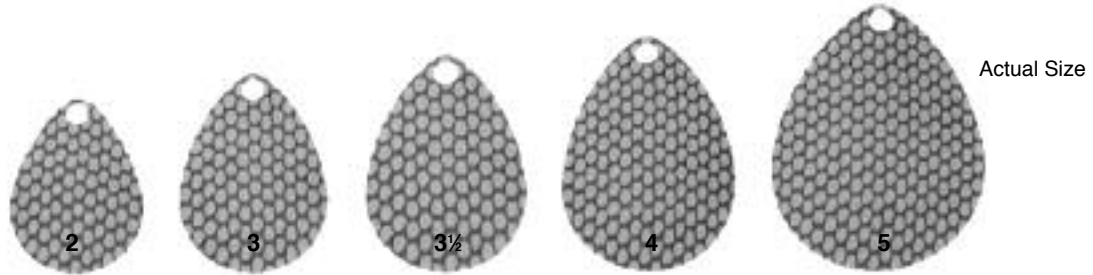

COLORADO DEEP CUP SPINNER BLADES

PLAIN PATTERN - FLUORESCENT PAINT STEEL SEA HAWK LINE

STRIPED FRONT/PAIN BACK

Size	2	3	3½	4	5	6	7	8
Gauge	.018	.018	.018	.018	.018	.018	.018	.018
FRONT ORANGE/CHARTREUSE BACK CHARTREUSE	130202	130203	130235	130204	130205	130206	130207	130208
FRONT GREEN/CHARTREUSE BACK CHARTREUSE	131202	131203	131235	131204	131205	131206	131207	131208
PRICE	$115.50	121.40	128.10	134.60	169.00	222.40	251.60	295.00

FINISH NET (SCALE)

PRINT PATTERN

NET FRONT/PAIN BACK

Size	2	3	3½	4	5
Gauge	.018	.018	.018	.018	.018
FRONT CHARTREUSE/ORANGE NET BACK CHARTREUSE	900102	900103	900135	900104	900105
FRONT CHARTREUSE/BLACK NET BACK CHARTREUSE	901102	901103	901135	901104	901105
FRONT CHARTREUSE/GREEN NET BACK CHARTREUSE	902102	902103	902135	902104	902105
FRONT WHITE/RED NET BACK WHITE	903102	903103	903135	903104	903105
FRONT GREEN/BLACK NET BACK GREEN	906102	906103	906135	906104	906105
FRONT ORANGE/BLACK NET BACK ORANGE	905102	905103	905135	905104	905105
PRICE	$115.50	121.40	128.10	134.60	169.00

Price Per Thousand (M) Quantity Discount: (One Size and Finish)
5M-10M = 5%, 10M+ = 10%