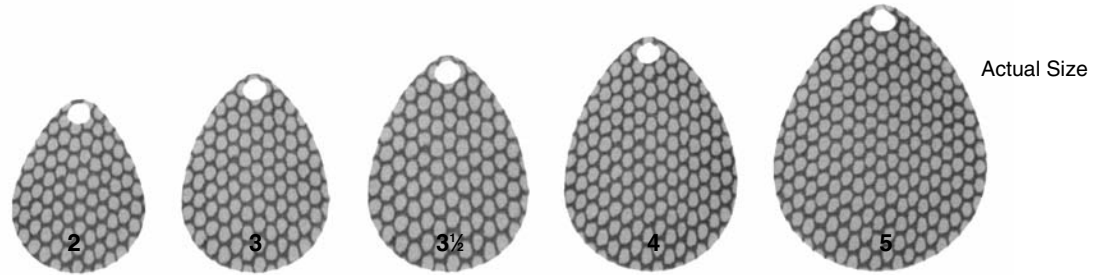

COLORADO DEEP CUP SPINNER BLADES

PLAIN PATTERN - FLUORESCENT PAINT   STEEL SEA HAWK LINE

STRIPED FRONT/PAIN BACK

Size	2	3	3½	4	5	6	7	8
Gauge	.018	.018	.018	.018	.018	.018	.018	.018
FRONT ORANGE/CHARTREUSE BACK CHARTREUSE	130202	130203	130235	130204	130205	130206	130207	130208
FRONT GREEN/CHARTREUSE BACK CHARTREUSE	131202	131203	131235	131204	131205	131206	131207	131208
PRICE	$122.80	134.80	137.90	145.30	182.50	242.30	272.90	320.50

FINISH NET (SCALE)

PRINT PATTERN

NET FRONT/PAIN BACK

Size	2	3	3½	4	5
Gauge	.018	.018	.018	.018	.018
FRONT CHARTREUSE/ORANGE NET BACK CHARTREUSE	900102	900103	900135	900104	900105
FRONT CHARTREUSE/BLACK NET BACK CHARTREUSE	901102	901103	901135	901104	901105
FRONT CHARTREUSE/GREEN NET BACK CHARTREUSE	902102	902103	902135	902104	902105
FRONT WHITE/RED NET BACK WHITE	903102	903103	903135	903104	903105
FRONT GREEN/BLACK NET BACK GREEN	906102	906103	906135	906104	906105
FRONT ORANGE/BLACK NET BACK ORANGE	905102	905103	905135	905104	905105
PRICE	$122.80	134.80	137.90	145.30	182.50

Price Per Thousand (M)   Quantity Discount: (One Size and Finish)
5M-10M = 5%, 10M+ = 10%