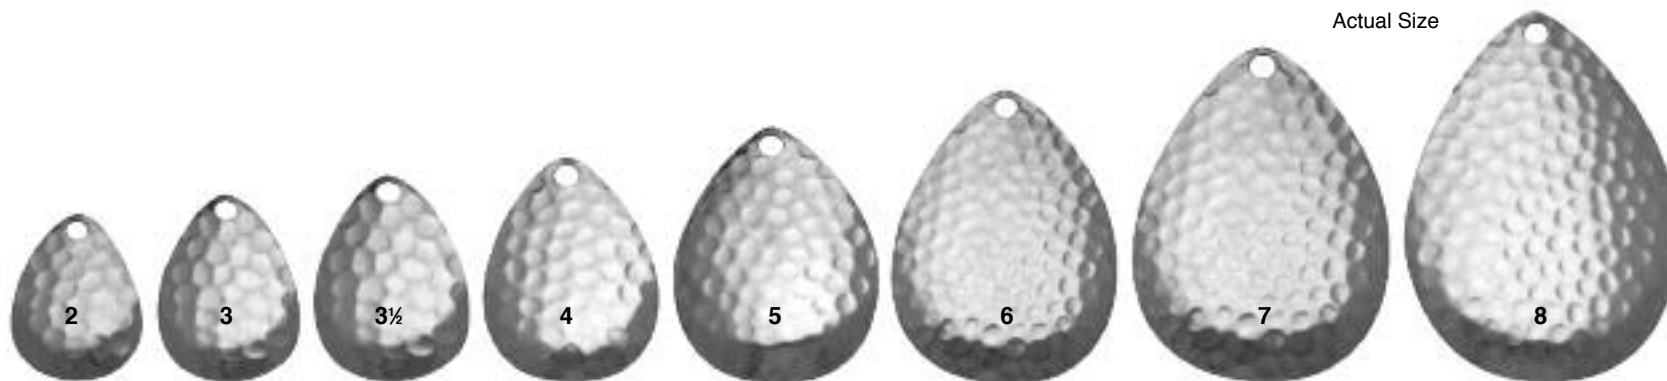

# COLORADO DEEP CUP SPINNER BLADES

PLAIN PATTERN

BRASS TROPHY LINE

**Colorado Deep Cup Index**

- Plain Brass .....40
- Hammered Brass .....41
- Steel-Nickel Finish .....42
- Fluorescent Paint - 2 Sides .....43
- Paint Front/Nickel Back .....43
- Striped Front/Nickel Back .....44
- Striped Front/Paint Back .....45
- Finish Net (Scale) Pattern .....45
- Premium Finish .....42
- Diamond Pattern .....46
- Hex Pattern .....47
- Scale Pattern .....48
- Rib Pattern .....49
- Glow-in-the-Dark .....43
- Blade Specifications .....237

Price Per Thousand (M) Quantity Discount: (One Size and Finish)  
 5M-10M = 5%, 10M+ = 10%

COLORADO DEEP CUP

# COLORADO DEEP CUP SPINNER BLADES

HAMMERED PATTERN

BRASS TROPHY LINE