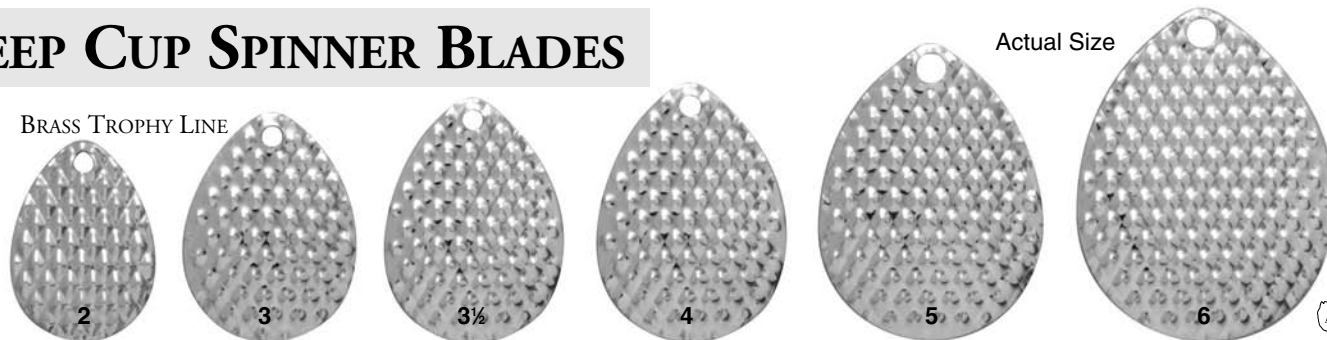

Price Per Thousand (M) Quantity Discount: (One Size and Finish)
5M-10M = 5%, 10M+ = 10%

COLORADO DEEP CUP SPINNER BLADES

PLAIN PATTERN - FLUORESCENT PAINT STEEL SEA HAWK LINE

STRIPED FRONT/PAIN BACK

Size	2	3	3½	4	5	6	7	8
Gauge	.018	.018	.018	.018	.018	.018	.018	.018
FRONT ORANGE/CHARTREUSE BACK CHARTREUSE	130202	130203	130235	130204	130205	130206	130207	130208
FRONT GREEN/CHARTREUSE BACK CHARTREUSE	131202	131203	131235	131204	131205	131206	131207	131208
PRICE	\$122.80	134.80	137.90	145.30	182.50	242.30	272.90	320.50

Price Per Thousand (M) Quantity Discount: (One Size and Finish)
5M-10M = 5%, 10M+ = 10%

COLORADO DEEP CUP SPINNER BLADES

DIAMOND PATTERN

BRASS TROPHY LINE

PLATE FINISH

Size Gauge	2	3	3½	4	5	6
NICKEL	125002 \$76.70	125003 89.50	125635 116.60	125004 123.40	125005 165.20	125006 256.60
GOLD	125012 \$201.70	125013 214.60	125135 268.20	125014 277.20	125015 328.80	125016 438.90
BLACK/NICKEL & LACQUER	125022 \$234.00	125023 253.50	125235 280.00	125024 288.90	125025 392.90	125026 513.60
COPPER & LACQUER	125032 \$234.00	125033 253.50	125335 280.00	125034 288.90	125035 392.90	125036 513.60
SILVER & LACQUER	125042 \$189.30	125043 200.30	125435 231.50	125044 243.90	125045 305.20	125046 377.80
50/50 NICKEL/GOLD	125052 \$630.00	125053 642.90	125535 696.50	125054 705.50	125055 757.10	125056 867.20