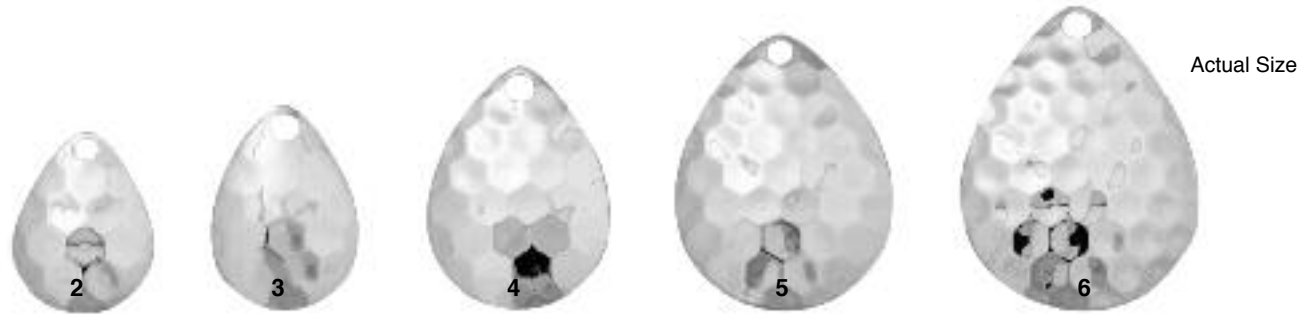

Price Per Thousand (M) Quantity Discount: (One Size and Finish)
5M-10M = 5%, 10M+ = 10%

PREMIUM COLORADO

PREMIUM COLORADO SPINNER BLADES

DIAMOND PATTERN

BRASS TROPHY LINE

LAKELAND'S EXCLUSIVE PREMIUM PLATE FINISH

Size	2	3	4	5	6
Gauge	.020	.020	.020	.020	.020
BRIGHT NICKEL	293102 \$185.40	293103 228.80	293104 270.20	293105 332.10	293106 441.00
GOLD	293202 \$320.80	293203 411.50	293204 479.90	293205 623.40	293206 828.70
BLACK/NICKEL & LACQUER	293302 \$316.70	293303 366.70	293304 473.00	293305 604.90	293306 729.60
COPPER & LACQUER	293402 \$316.70	293403 366.70	293404 473.00	293405 604.90	293406 729.60
SILVER & LACQUER	293502 \$265.20	293503 327.00	293504 372.90	293505 447.80	293506 566.90
50/50 NICKEL/GOLD	293602 \$788.10	293603 878.80	293604 947.20	293605 1090.70	293606 1296.00

Price Per Thousand (M) Quantity Discount: (One Size and Finish)
 5M-10M = 5%, 10M+ = 10%

PREMIUM COLORADO SPINNER BLADES

HEX PATTERN

BRASS TROPHY LINE

LAKELAND'S EXCLUSIVE PREMIUM PLATE FINISH

Size	2	3	4	5	6
Gauge	.020	.020	.020	.020	.020
BRIGHT NICKEL	294102 \$171.90	294103 211.20	294104 250.10	294105 305.20	294106 407.20
GOLD	294202 \$307.30	294203 393.90	294204 459.80	294205 596.50	294206 794.90
BLACK/NICKEL & LACQUER	294302 \$303.20	294303 349.10	294304 452.90	294305 578.00	294306 695.80
COPPER & LACQUER	294402 \$303.20	294403 349.10	294404 452.90	294405 578.00	294406 695.80
SILVER & LACQUER	294502 \$251.70	294503 309.40	294504 352.80	294505 420.90	294506 533.10
50/50 NICKEL/GOLD	294612 \$774.60	294613 861.20	294614 927.10	294615 1063.80	294616 1262.20