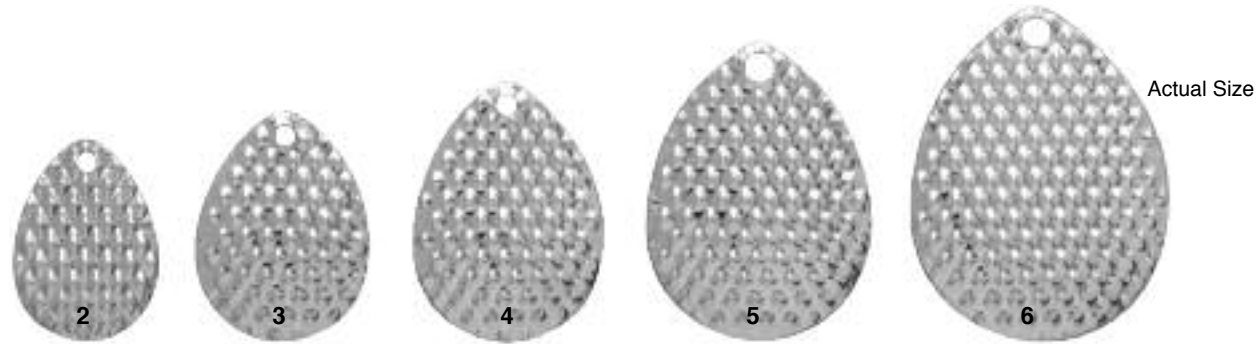

Size	2	3	4	5	6
Gauge	.020	.020	.020	.020	.020
BRIGHT NICKEL	294002	294003	294004	294005	294006
	\$176.10	216.10	256.00	314.60	418.30
GOLD	294012	294013	294014	294015	294016
	\$311.50	398.80	465.70	605.90	806.00
BLACK/NICKEL & LACQUER	294022	294023	294024	294025	294026
	\$307.40	354.00	458.80	587.40	706.90
COPPER & LACQUER	294032	294033	294034	294035	294036
	\$307.40	354.00	458.80	587.40	706.90
SILVER & LACQUER	294042	294043	294044	294045	294046
	\$255.90	314.30	358.70	430.30	544.20
50/50 NICKEL/GOLD	294052	294053	294054	294055	294056
	\$778.80	866.10	933.00	1073.20	1273.30

Price Per Thousand (M) Quantity Discount: (One Size and Finish)
5M-10M = 5%, 10M+ = 10%

PREMIUM COLORADO

PREMIUM COLORADO SPINNER BLADES

DIAMOND PATTERN

BRASS TROPHY LINE

LAKELAND'S EXCLUSIVE PREMIUM PLATE FINISH

Size	2	3	4	5	6
Gauge	.020	.020	.020	.020	.020
BRIGHT NICKEL	293102 \$185.40	293103 228.80	293104 270.20	293105 332.10	293106 441.00
GOLD	293202 \$320.80	293203 411.50	293204 479.90	293205 623.40	293206 828.70
BLACK/NICKEL & LACQUER	293302 \$316.70	293303 366.70	293304 473.00	293305 604.90	293306 729.60
COPPER & LACQUER	293402 \$316.70	293403 366.70	293404 473.00	293405 604.90	293406 729.60
SILVER & LACQUER	293502 \$265.20	293503 327.00	293504 372.90	293505 447.80	293506 566.90
50/50 NICKEL/GOLD	293602 \$788.10	293603 878.80	293604 947.20	293605 1090.70	293606 1296.00