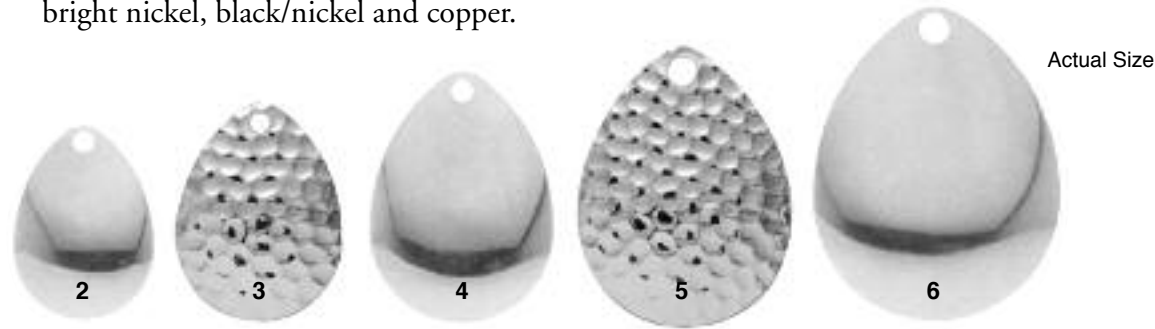

PREMIUM COLORADO SPINNER BLADES

PLAIN/HAMMERED PATTERNS BRASS TROPHY LINE

Premium Colorado Index

Plain Brass50
Hammered Brass50
Diamond Pattern51
Hex Pattern52
Scale Pattern53
Rib Pattern54
Blade Specifications234

LAKELAND'S EXCLUSIVE PREMIUM PLATE FINISH

- Base material is .020 gauge solid brass.
- Unique blade design that produces the shape and form to provide the ultimate smooth spinning action.
- Highly polished reflective finish.
- Special plating to produce a bright mirror finish including genuine silver, 24 karat gold, bright nickel, black/nickel and copper.

PLAIN PATTERN - LAKELAND'S EXCLUSIVE PREMIUM PLATE FINISH

HAMMERED PATTERN - LAKELAND'S EXCLUSIVE PREMIUM PLATE FINISH

Size	2	3	4	5	6
Gauge	.020	.020	.020	.020	.020
BRIGHT NICKEL	291202	291203	291204	291205	291206
	\$171.90	211.20	250.10	305.20	407.20
GOLD	291502	291503	291504	291505	291506
	\$307.30	393.90	459.80	596.50	794.90
BLACK/NICKEL & LACQUER	291702	291703	291704	291705	291706
	\$303.20	349.10	452.90	578.00	695.80
COPPER & LACQUER	292302	292303	292304	292305	292306
	\$303.20	349.10	452.90	578.00	695.80
SILVER & LACQUER	292602	292603	292604	292605	292606
	\$251.70	309.40	352.80	420.90	533.10
50/50 NICKEL/GOLD	292702	292703	292704	292705	292706
	\$774.60	861.20	927.10	1063.80	1262.20