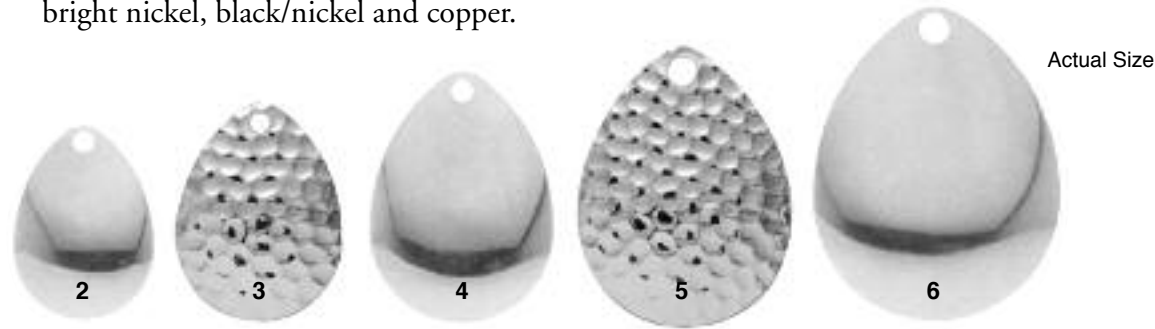

# PREMIUM COLORADO SPINNER BLADES

PLAIN/HAMMERED PATTERNS BRASS TROPHY LINE

**Premium Colorado Index**

- Plain Brass .....50
- Hammered Brass .....50
- Diamond Pattern .....51
- Hex Pattern .....52
- Scale Pattern .....53
- Rib Pattern .....54
- Blade Specifications .....237

## LAKELAND'S EXCLUSIVE PREMIUM PLATE FINISH

- Base material is .020 gauge solid brass.
- Unique blade design that produces the shape and form to provide the ultimate smooth spinning action.
- Highly polished reflective finish.
- Special plating to produce a bright mirror finish including genuine silver, 24 karat gold, bright nickel, black/nickel and copper.

### PLAIN PATTERN - LAKELAND'S EXCLUSIVE PREMIUM PLATE FINISH

Size	2	3	4	5	6
Gauge	.020	.020	.020	.020	.020
<b>BRIGHT NICKEL</b>	<b>291202</b>	<b>291203</b>	<b>291204</b>	<b>291205</b>	<b>291206</b>
	\$176.20	216.60	256.60	313.70	418.30
<b>GOLD</b>	<b>291502</b>	<b>291503</b>	<b>291504</b>	<b>291505</b>	<b>291506</b>
	\$333.90	427.90	499.80	648.20	864.40
<b>BLACK/NICKEL &amp; LACQUER</b>	<b>291702</b>	<b>291703</b>	<b>291704</b>	<b>291705</b>	<b>291706</b>
	\$310.50	357.70	464.20	593.60	714.90
<b>COPPER &amp; LACQUER</b>	<b>292302</b>	<b>292303</b>	<b>292304</b>	<b>292305</b>	<b>292306</b>
	\$310.50	357.70	464.20	593.60	714.90
<b>SILVER &amp; LACQUER</b>	<b>292602</b>	<b>292603</b>	<b>292604</b>	<b>292605</b>	<b>292606</b>
	\$264.40	327.60	365.70	483.90	593.70
<b>50/50 NICKEL/GOLD</b>	<b>292702</b>	<b>292703</b>	<b>292704</b>	<b>292705</b>	<b>292706</b>
	\$801.20	895.20	967.10	1115.50	1331.70