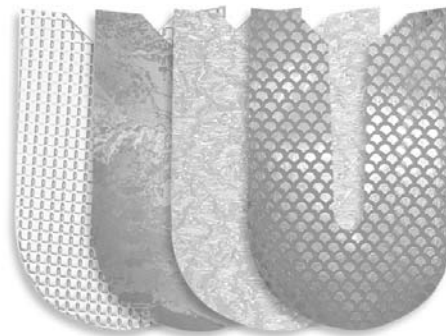

## CORKSCREW SWIVELS

- Heavy duty crane swivel with corkscrew for ease of changing baits.

Size	<b>1/0</b>	<b>2/0</b>
Approx. test lbs.	70	70
<b>CORKSCREW WITH A BARREL SWIVEL</b>	<b>488310</b> \$88.00	<b>488320</b> 96.00

## COASTLOCK SNAPS

- Heavy duty stainless steel snap.

Size	<b>35</b>	<b>36</b>	<b>37</b>
Approx. test lbs.	200	250	450
<b>COASTLOCK SNAPS</b>	<b>478500</b> \$83.60	<b>478501</b> 104.80	<b>478502</b> 186.70

## REFLECTO TAPE

- Reflecto tape made to fit around center Dodger design. Two separate pieces of tape are applied to tape one side Dodger.
- Additional colors and holographic designs are available from Lakeland on special order basis.