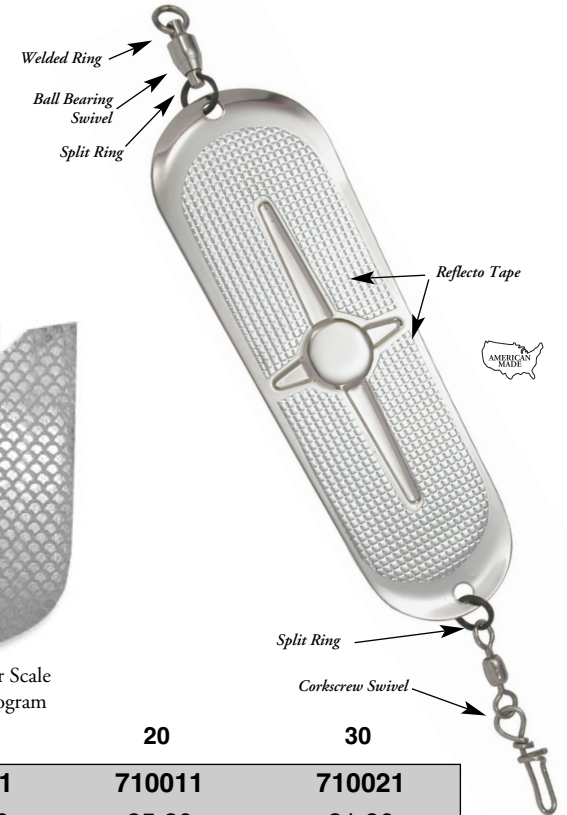

## CORKSCREW SWIVELS

- Heavy duty crane swivel with corkscrew for ease of changing baits.

Size	<b>1/0</b>	<b>2/0</b>
Approx. test lbs.	70	70
<b>CORKSCREW WITH A BARREL SWIVEL</b>	<b>488310</b> \$88.00	<b>488320</b> 96.00

## COASTLOCK SNAPS

- Heavy duty stainless steel snap.

Size	<b>35</b>	<b>36</b>	<b>37</b>
Approx. test lbs.	200	250	450
<b>COASTLOCK SNAPS</b>	<b>478500</b> \$83.60	<b>478501</b> 104.80	<b>478502</b> 186.70

## REFLECTO TAPE

- Reflecto tape made to fit around center Dodger design. Two separate pieces of tape are applied to tape one side Dodger.
- Additional colors and holographic designs are available from Lakeland on special order basis.

Silver Geo Fluorescent Yellow Crushed Glow Silver Scale Hologram

Welded Ring Ball Bearing Swivel Split Ring Reflecto Tape Split Ring Corkscrew Swivel

	<b>10</b>	<b>20</b>	<b>30</b>
<b>FLUORESCENT YELLOW</b>	<b>710001</b> \$16.70	<b>710011</b> 25.20	<b>710021</b> 31.90
<b>SILVER GEO</b>	<b>710002</b> \$25.00	<b>710012</b> 37.90	<b>710022</b> 47.90
<b>SILVER SCALE HOLOGRAM</b>	<b>710003</b> \$25.00	<b>710013</b> 37.90	<b>710023</b> 47.90
<b>CRUSHED GLOW</b>	<b>710004</b> \$37.50	<b>710014</b> 56.80	<b>710024</b> 71.90