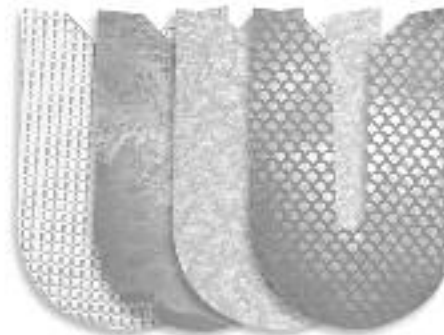

Price Per Hundred No Discount

DODGER COMPONENTS

COASTLOCK SNAPS

- Heavy duty stainless steel snap.

Size	35	36	37
Approx. test lbs.	200	250	450
COASTLOCK SNAPS	478500	478501	478502
	\$85.70	107.40	191.40

Price Per Thousand No Discount

- Heavy duty crane swivel with corkscrew for ease of changing baits.

Size	1/0	2/0
Approx. test lbs.	70	70
CORKSCREW WITH A BARREL SWIVEL	488310	488320
	\$92.80	123.20

Price Per Hundred No Discount

REFLECTO TAPE

- Reflecto tape made to fit around center Dodger design. Two separate pieces of tape are applied to tape one side Dodger.
- Additional colors and holographic designs are available from Lakeland on special order basis.