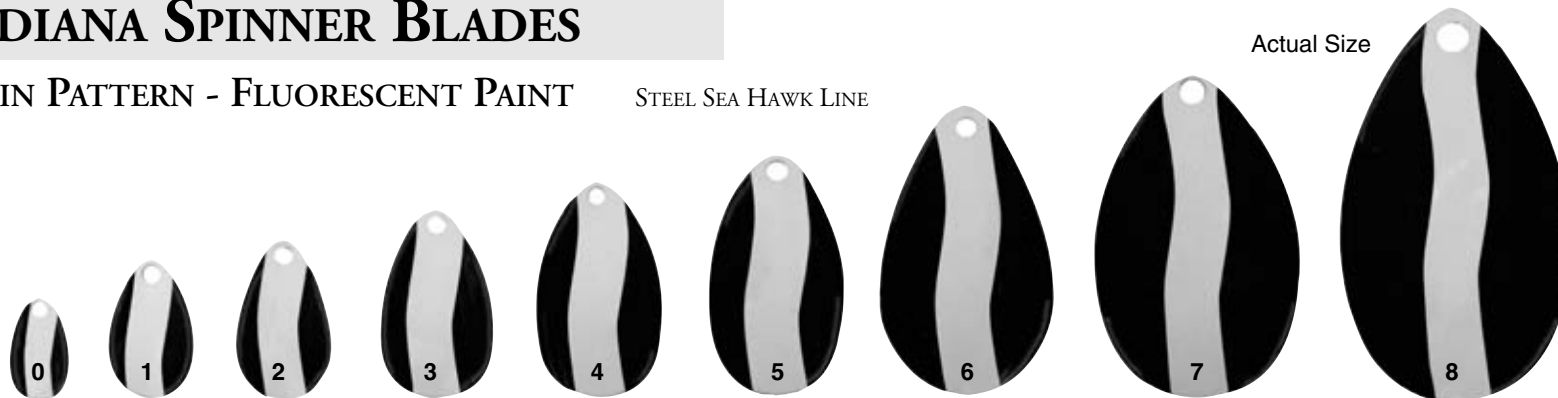

Price Per Thousand (M) Quantity Discount: (One Size and Finish)
 5M-10M = 5%, 10M+ = 10%

INDIANA

INDIANA SPINNER BLADES

PLAIN PATTERN - FLUORESCENT PAINT

STEEL SEA HAWK LINE

STRIPED FRONT/NICKEL BACK

Size	0	1	2	3	4	5	6	7	8
Gauge	.018	.018	.018	.018	.018	.018	.018	.018	.018
RED/WHITE	180010	180001	180002	180003	180004	180005	180006	180007	180008
CHARTREUSE/WHITE	181110	181101	181102	181103	181104	181105	181106	181107	181108
BLACK/WHITE	182210	182201	182202	182203	182204	182205	182206	182207	182208
ORANGE/WHITE	183310	183301	183302	183303	183304	183305	183306	183307	183308
GREEN/WHITE	184410	184401	184402	184403	184404	184405	184406	184407	184408
BLUE/WHITE	185510	185501	185502	185503	185504	185505	185506	185507	185508
HOT PINK/WHITE	187710	187701	187702	187703	187704	187705	187706	187707	187708
ORANGE/CHARTREUSE	188210	188201	188202	188203	188204	188205	188206	188207	188208
GREEN/CHARTREUSE	188310	188301	188302	188303	188304	188305	188306	188307	188308
PRICE	\$95.00	106.30	111.90	129.10	140.20	171.10	178.70	243.20	283.20