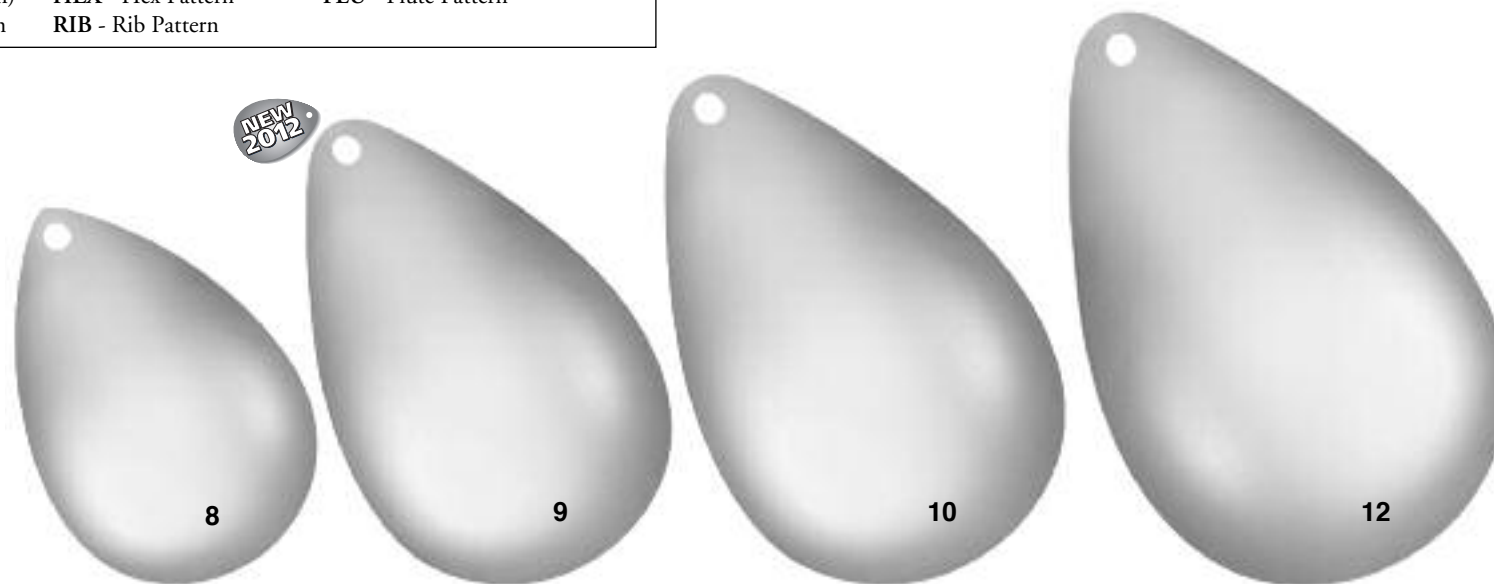

# MUSKY & PIKE LURE SPINNER BLADES MAGNUM

PLAIN PATTERN - HEAVY GAUGE BRASS TROPHY LINE

**5 PATTERNS AVAILABLE** *Patterns displayed on page 4*

*To order, please specify pattern code with stock number. (ex. Size 9 Rib 821209-RIB)*

PLN - Plain (Smooth)    HEX - Hex Pattern    FLU - Flute Pattern  
 PRM - Prism Pattern    RIB - Rib Pattern

Actual Size

MUSKY & PIKE LURE