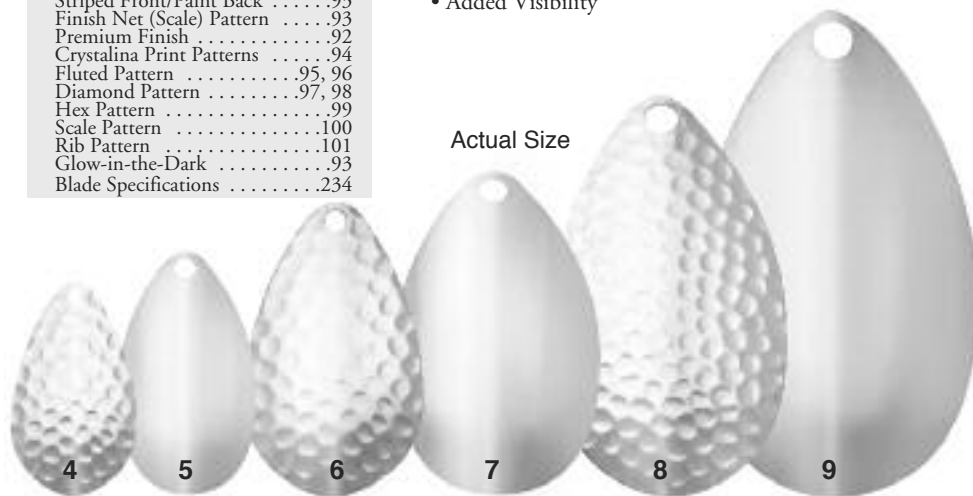

MAGNUM INDIANA SPINNER BLADES

PLAIN/HAMMERED PATTERNS BRASS TROPHY LINE

Magnum Indiana Index

- Plain Brass 92
- Hammered Brass 92
- Fluorescent Paint - 2 Sides 93
- Paint Front/Nickel Back 93
- Striped Front/Nickel Back 93
- Striped Front/Paint Back 93
- Finish Net (Scale) Pattern 93
- Premium Finish 92
- Crystalina Print Patterns 94
- Fluted Pattern 95, 96
- Diamond Pattern 97, 98
- Hex Pattern 99
- Scale Pattern 100
- Rib Pattern 101
- Glow-in-the-Dark 93
- Blade Specifications 234

Unique Center Form to Enhance:

- Spinning Vibration
- Maximum Flash Attraction
- Added Visibility

PLAIN PATTERN - PLATE FINISH

Size Gauge	4	5	6	7	8	9
POLISH BRASS	782004	782005	782006	782007	782008	782009
	$72.00	92.10	120.50	148.50	185.70	223.30
NICKEL	782014	782015	782016	782017	782018	782019
	$89.50	116.90	155.80	221.50	291.40	360.60
2/TONE	782034	782035	782036	782037	782038	782039
	$221.00	257.20	354.00	412.70	495.20	560.60
GOLD	782044	782045	782046	782047	782048	782049
	$262.80	311.20	408.20	471.60	756.60	900.20
BLACK/NICKEL & LACQUER	782054	782055	782056	782057	782058	782059
	$250.00	290.70	369.50	428.20	609.00	674.40
BRIGHTLY POLISHED BRASS & LACQUER	782064	782065	782066	782067	782068	782069
	$120.00	145.10	186.50	221.50	280.70	375.30
COPPER & LACQUER	782074	782075	782076	782077	782078	782079
	$250.00	290.70	369.50	428.20	609.00	674.40
SILVER & LACQUER	782084	782085	782086	782087	782088	782089
	$197.50	224.80	271.00	333.20	464.50	592.30
50/50 NICKEL/GOLD	782094	782095	782096	782097	782098	782099
	$691.10	739.50	836.50	899.90	1184.90	1328.50

HAMMERED PATTERN - PLATE FINISH

Size Gauge	4	5	6	7	8	9
POLISH BRASS	782614	782615	782616	782617	782618	782619
	$79.00	101.60	133.20	180.70	227.00	262.30
NICKEL	782624	782625	782626	782627	782628	782629
	$96.50	126.40	168.50	253.70	332.70	399.60
2/TONE	782644	782645	782646	782647	782648	782649
	$230.70	273.90	306.70	384.90	476.50	539.60
GOLD	782654	782655	782656	782657	782658	782659
	$269.80	320.70	420.90	503.80	797.90	939.20
BLACK/NICKEL & LACQUER	782664	782665	782666	782667	782668	782669
	$257.00	300.20	382.20	460.40	650.30	713.40
BRIGHTLY POLISHED BRASS & LACQUER	782674	782675	782676	782677	782678	782679
	$127.00	154.60	199.20	253.70	322.00	414.30
COPPER & LACQUER	782684	782685	782686	782687	782688	782689
	$257.00	300.20	382.20	460.40	650.30	713.40
SILVER & LACQUER	782694	782695	782696	782697	782698	782699
	$204.50	234.30	283.70	365.40	505.80	631.30
50/50 NICKEL/GOLD	782524	782525	782526	782527	782528	782529
	$698.10	749.00	849.20	932.10	1226.20	1367.50

PLAIN PATTERN - LAKELAND'S EXCLUSIVE PREMIUM PLATE FINISH

Size Gauge	4	5	6	7	8	9
BRIGHT NICKEL	782714	782715	782716	782717	782718	782719
	$156.50	184.90	216.80	279.80	359.00	444.60
GOLD	782724	782725	782726	782727	782728	782729
	$278.90	324.30	434.30	494.70	793.40	974.50
BLACK/NICKEL & LACQUER	782734	782735	782736	782737	782738	782739
	$260.60	301.20	383.30	457.30	647.00	735.60
COPPER & LACQUER	782744	782745	782746	782747	782748	782749
	$260.60	301.20	383.30	457.30	647.00	735.60
SILVER & LACQUER	782754	782755	782756	782757	782758	782759
	$224.00	255.90	306.00	354.30	508.20	654.50
50/50 NICKEL/GOLD	782764	782765	782766	782767	782768	782769
	$707.20	752.60	862.60	923.00	1221.70	1402.80

Price Per Thousand (M) Quantity Discount: (One Size and Finish)
5M-10M = 5%, 10M+ = 10%