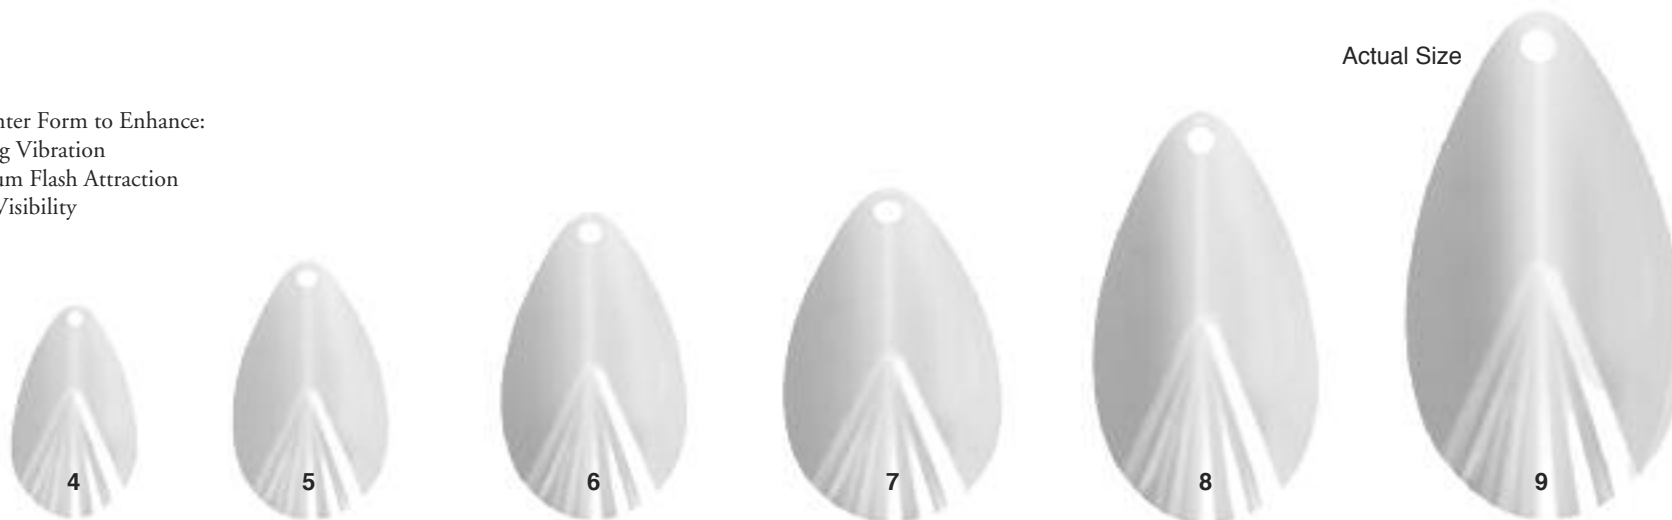

Price Per Thousand (M) Quantity Discount: (One Size and Finish) 5M-10M = 5%, 10M+ = 10%

MAGNUM INDIANA SPINNER BLADES

FLUTED PATTERN BRASS TROPHY LINE

Unique Center Form to Enhance:

- Spinning Vibration
- Maximum Flash Attraction
- Added Visibility