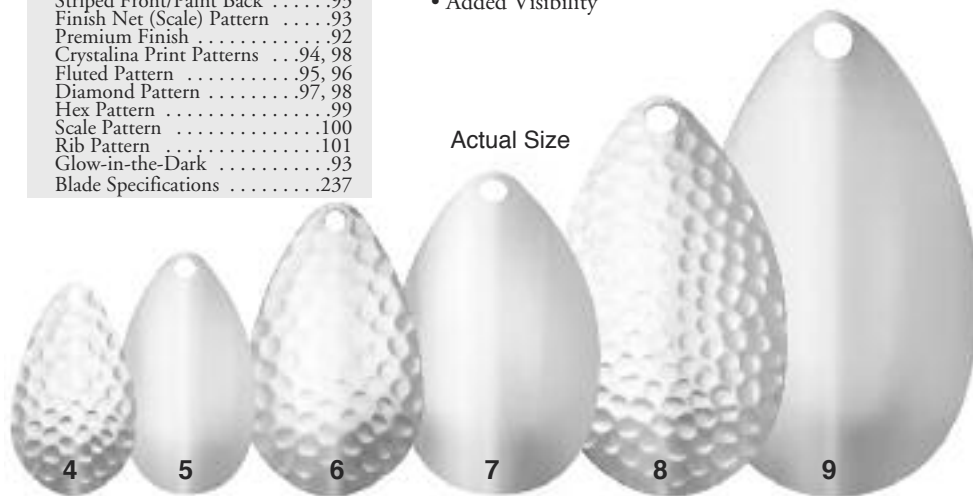

MAGNUM INDIANA SPINNER BLADES

PLAIN/HAMMERED PATTERNS BRASS TROPHY LINE

Magnum Indiana Index

- Plain Brass 92
- Hammered Brass 92
- Fluorescent Paint - 2 Sides 93
- Paint Front/Nickel Back 93
- Striped Front/Nickel Back 93
- Striped Front/Paint Back 93
- Finish Net (Scale) Pattern 93
- Premium Finish 92
- Crystalina Print Patterns 94, 98
- Fluted Pattern 95, 96
- Diamond Pattern 97, 98
- Hex Pattern 99
- Scale Pattern 100
- Rib Pattern 101
- Glow-in-the-Dark 93
- Blade Specifications 237

Unique Center Form to Enhance:

- Spinning Vibration
- Maximum Flash Attraction
- Added Visibility

PLAIN PATTERN - PLATE FINISH

Size Gauge	4	5	6	7	8	9
POLISH BRASS	782004	782005	782006	782007	782008	782009
	$75.10	96.20	125.80	155.20	194.20	233.90
NICKEL	782014	782015	782016	782017	782018	782019
	$92.60	121.00	161.10	228.20	299.90	371.20
2/TONE	782034	782035	782036	782037	782038	782039
	$148.90	185.40	287.30	347.40	431.70	499.20
GOLD	782044	782045	782046	782047	782048	782049
	$285.70	338.00	443.30	511.80	824.50	964.70
BLACK/NICKEL & LACQUER	782054	782055	782056	782057	782058	782059
	$256.10	297.80	379.30	439.40	624.90	692.40
BRIGHTLY POLISHED BRASS & LACQUER	782064	782065	782066	782067	782068	782069
	$121.10	147.20	188.80	225.20	284.20	377.90
COPPER & LACQUER	782074	782075	782076	782077	782078	782079
	$256.10	297.80	379.30	439.40	624.90	692.40
SILVER & LACQUER	782084	782085	782086	782087	782088	782089
	$217.30	252.40	319.60	377.50	555.90	698.20
50/50 NICKEL/GOLD	782094	782095	782096	782097	782098	782099
	$714.00	766.30	871.60	940.10	1252.80	1393.00

HAMMERED PATTERN - PLATE FINISH

Size Gauge	4	5	6	7	8	9
POLISH BRASS	782614	782615	782616	782617	782618	782619
	$82.30	106.10	139.10	169.90	212.90	246.90
NICKEL	782624	782625	782626	782627	782628	782629
	$99.80	130.90	174.40	242.90	318.60	384.20
2/TONE	782644	782645	782646	782647	782648	782649
	$156.10	195.30	300.60	362.10	450.40	512.20
GOLD	782654	782655	782656	782657	782658	782659
	$292.90	347.90	456.60	526.50	843.20	977.70
BLACK/NICKEL & LACQUER	782664	782665	782666	782667	782668	782669
	$263.30	307.70	392.60	454.10	643.60	705.40
BRIGHTLY POLISHED BRASS & LACQUER	782674	782675	782676	782677	782678	782679
	$128.30	157.10	202.10	239.90	302.90	390.90
COPPER & LACQUER	782684	782685	782686	782687	782688	782689
	$263.30	307.70	392.60	454.10	643.60	705.40
SILVER & LACQUER	782694	782695	782696	782697	782698	782699
	$224.50	262.30	332.90	392.20	574.60	711.20
50/50 NICKEL/GOLD	782524	782525	782526	782527	782528	782529
	$721.20	776.20	884.90	954.80	1271.50	1406.00

PLAIN PATTERN - LAKELAND'S EXCLUSIVE PREMIUM PLATE FINISH

Size Gauge	4	5	6	7	8	9
BRIGHT NICKEL	782714	782715	782716	782717	782718	782719
	$159.60	189.00	222.10	286.50	367.50	455.20
GOLD	782724	782725	782726	782727	782728	782729
	$303.60	352.40	472.30	537.40	865.10	1063.10
BLACK/NICKEL & LACQUER	782734	782735	782736	782737	782738	782739
	$266.70	308.30	393.10	468.50	662.90	752.40
COPPER & LACQUER	782744	782745	782746	782747	782748	782749
	$266.70	308.30	393.10	468.50	662.90	752.40
SILVER & LACQUER	782754	782755	782756	782757	782758	782759
	$236.10	270.00	344.80	400.20	593.40	744.60
50/50 NICKEL/GOLD	782764	782765	782766	782767	782768	782769
	$731.90	780.70	900.60	965.70	1293.40	1491.40

Price Per Thousand (M) Quantity Discount: (One Size and Finish)
5M-10M = 5%, 10M+ = 10%