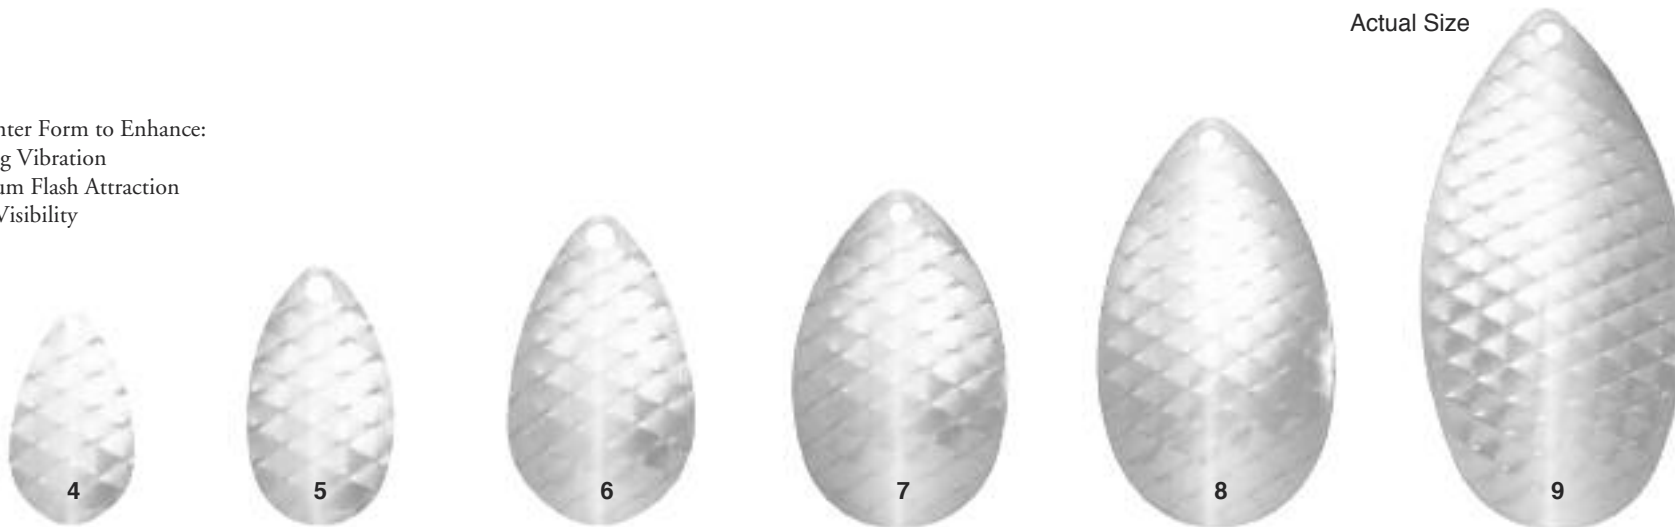

Price Per Thousand (M) Quantity Discount: (One Size and Finish) 5M-10M = 5%, 10M+ = 10%

MAGNUM INDIANA SPINNER BLADES

HEX PATTERN

BRASS TROPHY LINE

Unique Center Form to Enhance:

- Spinning Vibration
- Maximum Flash Attraction
- Added Visibility

PLATE FINISH

	Size	4	5	6	7	8	9
	Gauge	.018	.018	.018	.018	.018	.018
NICKEL		784004 \$92.60	784005 121.00	784006 161.10	784007 228.20	784008 299.90	784009 371.20
GOLD		784014 \$285.70	784015 338.00	784016 443.30	784017 511.80	784018 824.50	784019 964.70
BLACK/NICKEL & LACQUER		784024 \$256.10	784025 297.80	784026 379.30	784027 439.40	784028 624.90	784029 692.40
COPPER & LACQUER		784034 \$256.10	784035 297.80	784036 379.30	784037 439.40	784038 624.90	784039 692.40
SILVER & LACQUER		784044 \$217.30	784045 252.40	784046 319.60	784047 377.50	784048 555.90	784049 698.20
50/50 NICKEL/GOLD		784054 \$714.00	784055 766.30	784056 871.60	784057 940.10	784058 1252.80	784059 1393.00

Price Per Thousand (M) Quantity Discount: (One Size and Finish)
 5M-10M = 5%, 10M+ = 10%

MAGNUM INDIANA

MAGNUM INDIANA SPINNER BLADES

SCALE PATTERN

BRASS TROPHY LINE

Unique Center Form to Enhance:

- Spinning Vibration
- Maximum Flash Attraction
- Added Visibility

Price Per Thousand (M) Quantity Discount: (One Size and Finish)
5M-10M = 5%, 10M+ = 10%

MAGNUM INDIANA SPINNER BLADES

RIB PATTERN

BRASS TROPHY LINE

Unique Center Form to Enhance:

- Spinning Vibration
- Maximum Flash Attraction
- Added Visibility