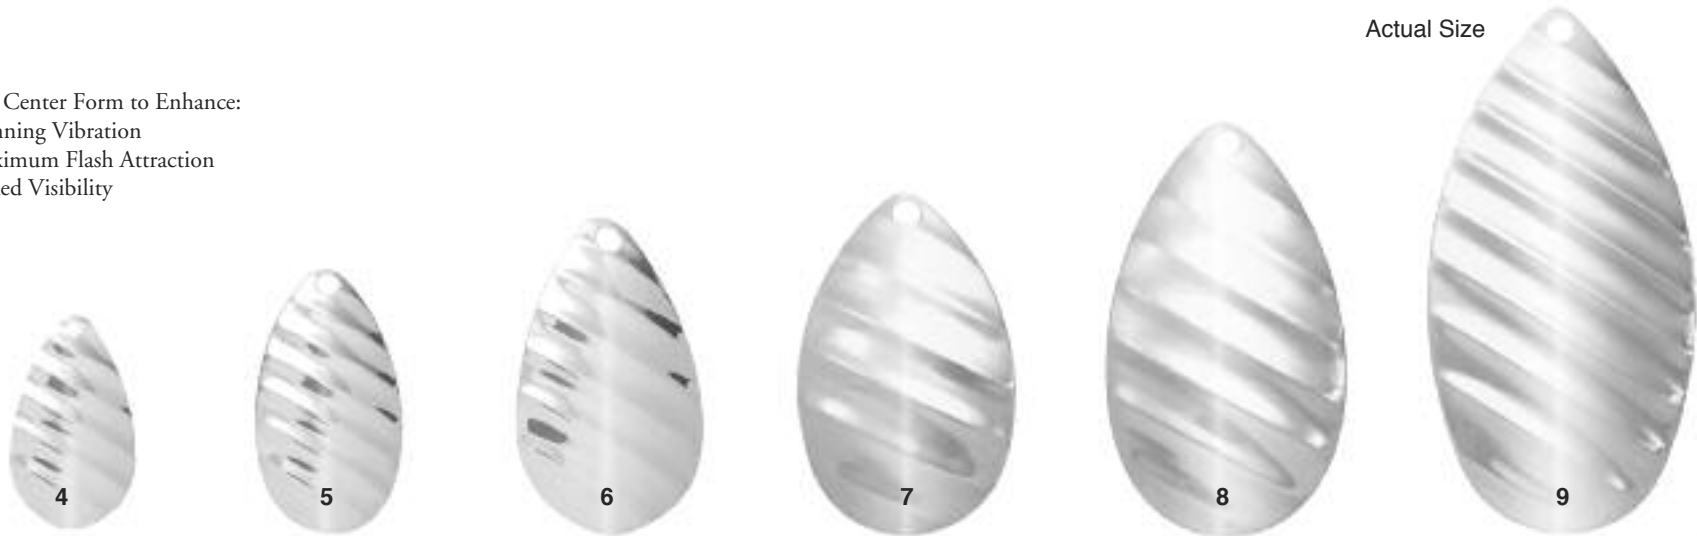

Price Per Thousand (M) Quantity Discount: (One Size and Finish)
 5M-10M = 5%, 10M+ = 10%

MAGNUM INDIANA

MAGNUM INDIANA SPINNER BLADES

SCALE PATTERN

BRASS TROPHY LINE

Unique Center Form to Enhance:

- Spinning Vibration
- Maximum Flash Attraction
- Added Visibility

Price Per Thousand (M) Quantity Discount: (One Size and Finish)
5M-10M = 5%, 10M+ = 10%

MAGNUM INDIANA SPINNER BLADES

RIB PATTERN

BRASS TROPHY LINE

Unique Center Form to Enhance:

- Spinning Vibration
- Maximum Flash Attraction
- Added Visibility

PLATE FINISH

	Size	4	5	6	7	8	9
	Gauge	.018	.018	.018	.018	.018	.018
NICKEL		784204	784205	784206	784207	784208	784209
		\$104.20	136.10	182.30	258.80	339.30	408.30
GOLD		784214	784215	784216	784217	784218	784219
		\$277.50	330.40	434.70	508.90	804.50	947.90
BLACK/NICKEL & LACQUER		784224	784225	784226	784227	784228	784229
		\$264.70	309.90	396.00	465.50	656.90	722.10
COPPER & LACQUER		784234	784235	784236	784237	784238	784239
		\$264.70	309.90	396.00	465.50	656.90	722.10
SILVER & LACQUER		784244	784245	784246	784247	784248	784249
		\$212.20	244.00	297.50	370.50	512.40	640.00
50/50 NICKEL/GOLD		784254	784255	784256	784257	784258	784259
		\$705.80	758.70	863.00	937.20	1232.80	1376.20