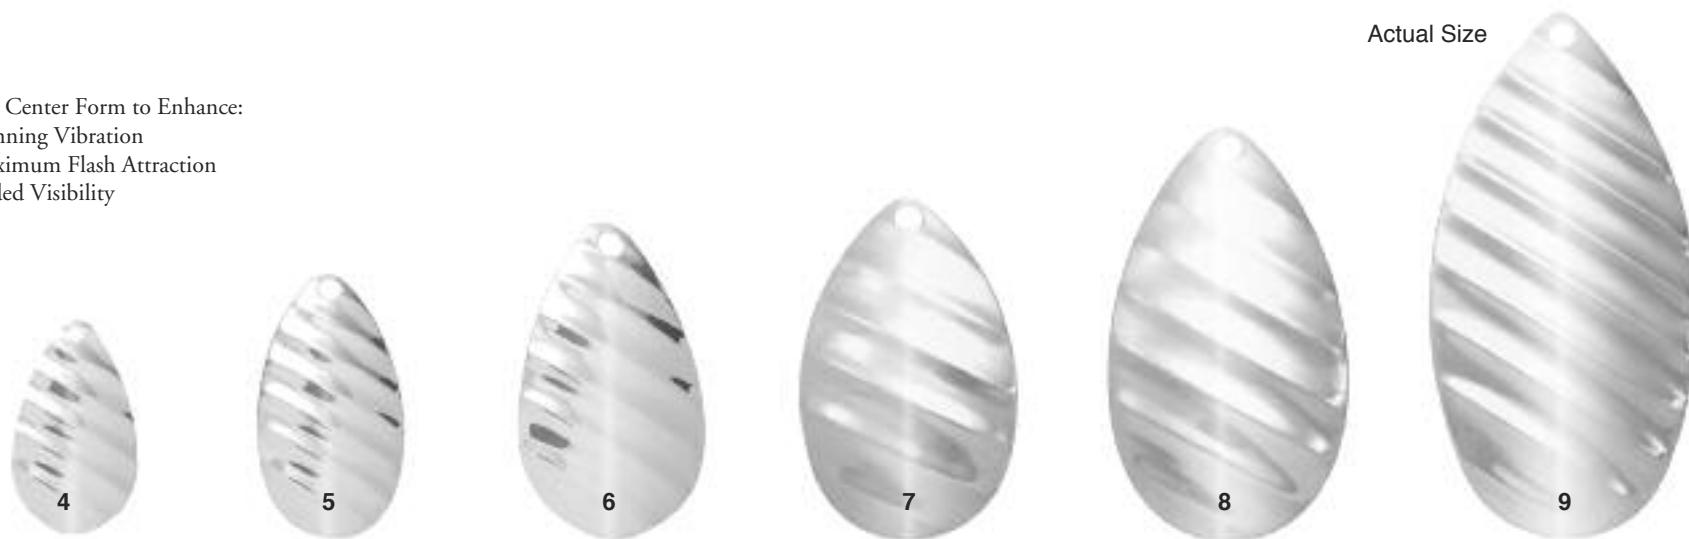

Price Per Thousand (M) Quantity Discount: (One Size and Finish)
 5M-10M = 5%, 10M+ = 10%

MAGNUM INDIANA

MAGNUM INDIANA SPINNER BLADES

SCALE PATTERN

BRASS TROPHY LINE

Unique Center Form to Enhance:

- Spinning Vibration
- Maximum Flash Attraction
- Added Visibility

Price Per Thousand (M) Quantity Discount: (One Size and Finish)
5M-10M = 5%, 10M+ = 10%

MAGNUM INDIANA SPINNER BLADES

RIB PATTERN

BRASS TROPHY LINE

Unique Center Form to Enhance:

- Spinning Vibration
- Maximum Flash Attraction
- Added Visibility

PLATE FINISH

	Size	4	5	6	7	8	9
	Gauge	.018	.018	.018	.018	.018	.018
NICKEL		784204	784205	784206	784207	784208	784209
		\$107.90	141.10	188.90	267.10	350.00	421.10
GOLD		784214	784215	784216	784217	784218	784219
		\$301.00	358.10	471.10	550.70	874.60	1014.60
BLACK/NICKEL & LACQUER		784224	784225	784226	784227	784228	784229
		\$271.40	317.90	407.10	478.30	675.00	742.30
COPPER & LACQUER		784234	784235	784236	784237	784238	784239
		\$271.40	317.90	407.10	478.30	675.00	742.30
SILVER & LACQUER		784244	784245	784246	784247	784248	784249
		\$232.60	272.50	347.40	416.40	606.00	748.10
50/50 NICKEL/GOLD		784254	784255	784256	784257	784258	784259
		\$729.30	786.40	899.40	979.00	1302.90	1442.90