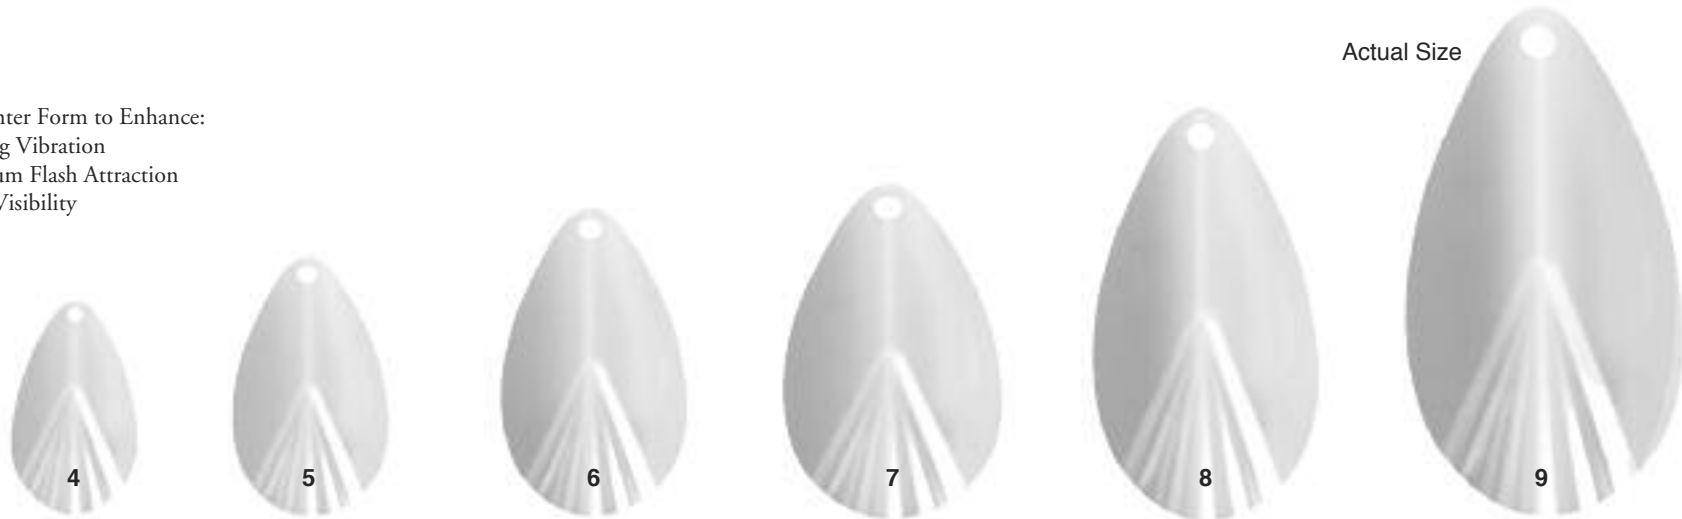

Price Per Thousand (M) Quantity Discount: (One Size and Finish) 5M-10M = 5%, 10M+ = 10%

MAGNUM INDIANA SPINNER BLADES

FLUTED PATTERN BRASS TROPHY LINE

Unique Center Form to Enhance:

- Spinning Vibration
- Maximum Flash Attraction
- Added Visibility