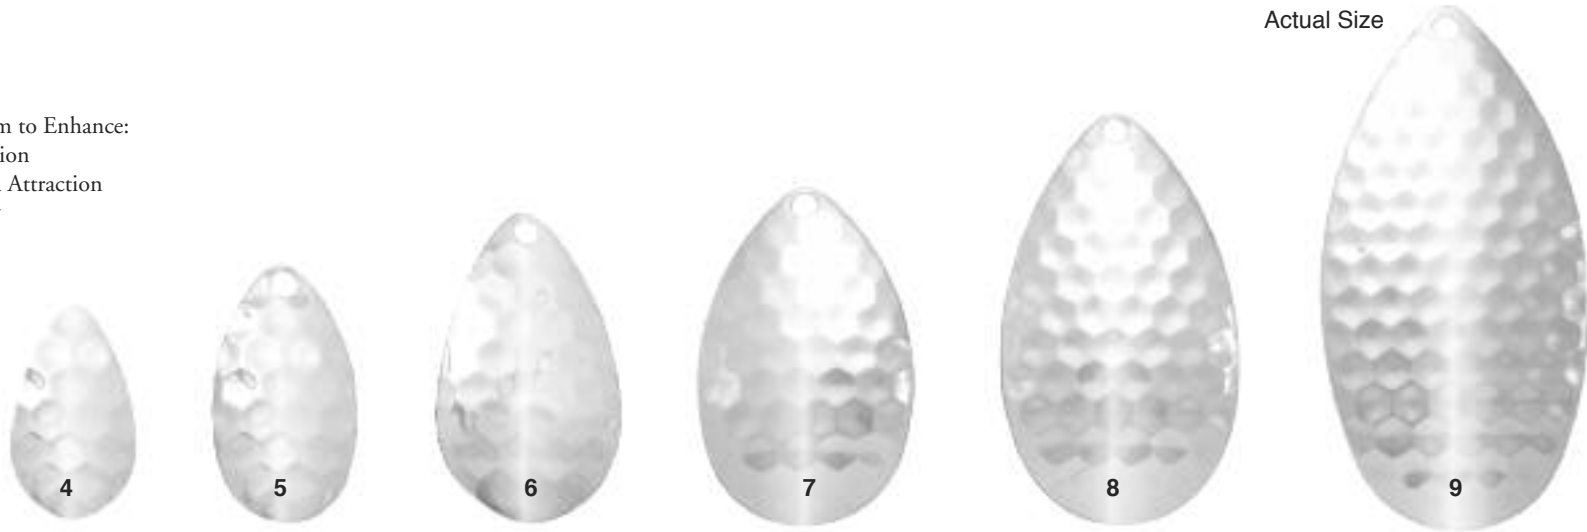

Price Per Thousand (M) Quantity Discount: (One Size and Finish) 5M-10M = 5%, 10M+ = 10%

MAGNUM INDIANA SPINNER BLADES

HEX PATTERN

BRASS TROPHY LINE

Unique Center Form to Enhance:

- Spinning Vibration
- Maximum Flash Attraction
- Added Visibility

PLATE FINISH

	Size	4	5	6	7	8	9
	Gauge	.018	.018	.018	.018	.018	.018
NICKEL		784004 \$89.50	784005 116.90	784006 155.80	784007 221.50	784008 291.40	784009 360.60
GOLD		784014 \$262.80	784015 311.20	784016 408.20	784017 471.60	784018 756.60	784019 900.20
BLACK/NICKEL & LACQUER		784024 \$250.00	784025 290.70	784026 369.50	784027 428.20	784028 609.00	784029 674.40
COPPER & LACQUER		784034 \$250.00	784035 290.70	784036 369.50	784037 428.20	784038 609.00	784039 674.40
SILVER & LACQUER		784044 \$197.50	784045 224.80	784046 271.00	784047 333.20	784048 464.50	784049 592.30
50/50 NICKEL/GOLD		784054 \$691.10	784055 739.50	784056 836.50	784057 899.90	784058 1184.90	784059 1328.50

Price Per Thousand (M) Quantity Discount: (One Size and Finish)
 5M-10M = 5%, 10M+ = 10%

MAGNUM INDIANA

MAGNUM INDIANA SPINNER BLADES

SCALE PATTERN

BRASS TROPHY LINE

Unique Center Form to Enhance:

- Spinning Vibration
- Maximum Flash Attraction
- Added Visibility