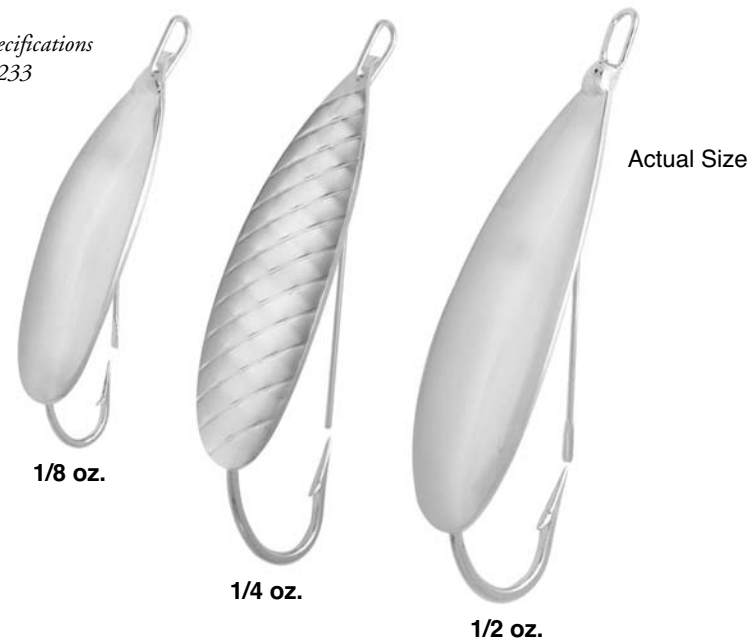

PRISM PATTERN - LAKELAND'S EXCLUSIVE PREMIUM PLATE FINISH

Size	1/8 oz.	1/4 oz.	1/2 oz.	3/4 oz.	1-1/8 oz.
Gauge	.040	.040	.040	.040	.040
GOLD	265111	265112	265113	265114	265116
	$1636.80	1725.10	1917.60	2184.00	3020.50
BLACK/NICKEL & LACQUER	265221	265222	265223	265224	265226
	$1586.10	1673.10	1861.30	2135.70	2918.70
COPPER & LACQUER	265331	265332	265333	265334	265336
	$1586.10	1673.10	1861.30	2135.70	2918.70
SILVER & LACQUER	265441	265442	265443	265444	265446
	$1609.00	1697.60	1887.20	2165.40	2966.40

PRISM PATTERN - TRANSPARENT PAINT FRONT/SILVER BACK

Size	1/8 oz.	1/4 oz.	1/2 oz.	3/4 oz.	1-1/8 oz.
Gauge	.040	.040	.040	.040	.040
BLUE	265541	265542	265543	265544	265546
GREEN	265641	265642	265643	265644	265646
PINK	265741	265742	265743	265744	265746
PURPLE	265841	265842	265843	265844	265846
RED	265941	265942	265943	265944	265946
CHARTREUSE	266041	266042	266043	266044	266046
ORANGE	266141	266142	266143	266144	266146
TEAL	266241	266242	266243	266244	266246
PRICE	$1964.00	2102.90	2349.90	2637.90	3715.40

Price Per Thousand (M) Quantity Discount: (One Size and Finish)
5M-10M = 5%, 10M+ = 10%