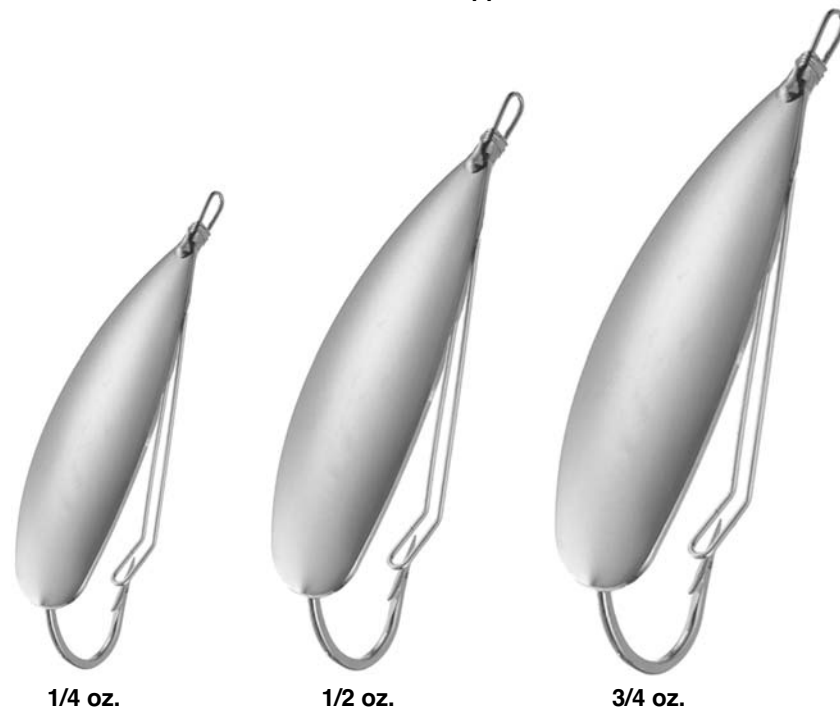

Hex Pattern

Prism Pattern

1/4 oz.

1/2 oz.

3/4 oz.

Price Per Thousand (M)   Quantity Discount: (One Size and Finish)
5M-10M = 5%, 10M+ = 10%