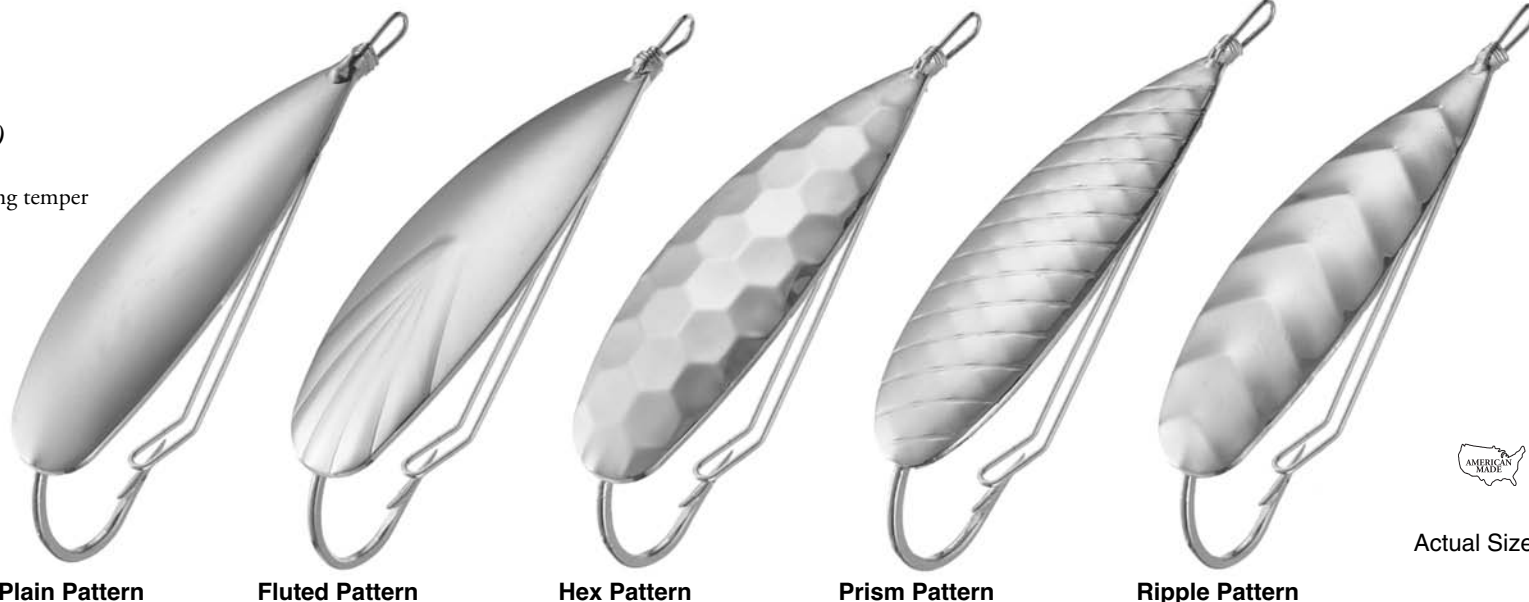

Price Per Thousand (M) Quantity Discount: (One Size and Finish)  
5M-10M = 5%, 10M+ = 10%

*Lakeland Weedless Spoons  
Ideal for fishing with a wide  
variety of soft plastics (trailers)*

# PREMIUM WEEDLESS SPOONS

BRASS TROPHY LINE

# DOUBLE WEEDGUARD

*Lakeland Weedless Spoons*  
 Ideal for fishing with a wide variety of soft plastics (trailers)

- Uniquely designed durable spring temper double weed guard
- Premium hook 2X strong
- 5 Highly reflective and flash attracting patterns