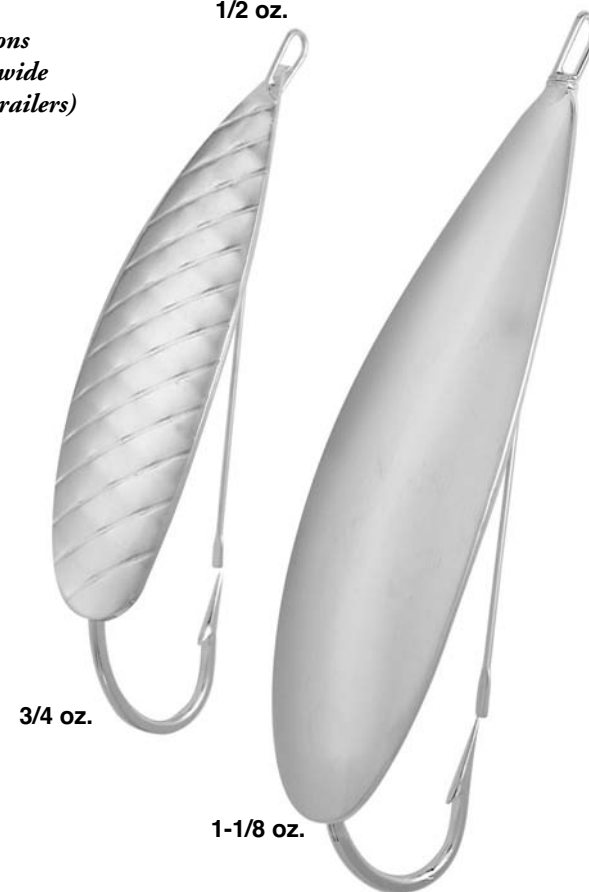

*Lakeland Weedless Spoons
Ideal for fishing with a wide
variety of soft plastics (trailers)*