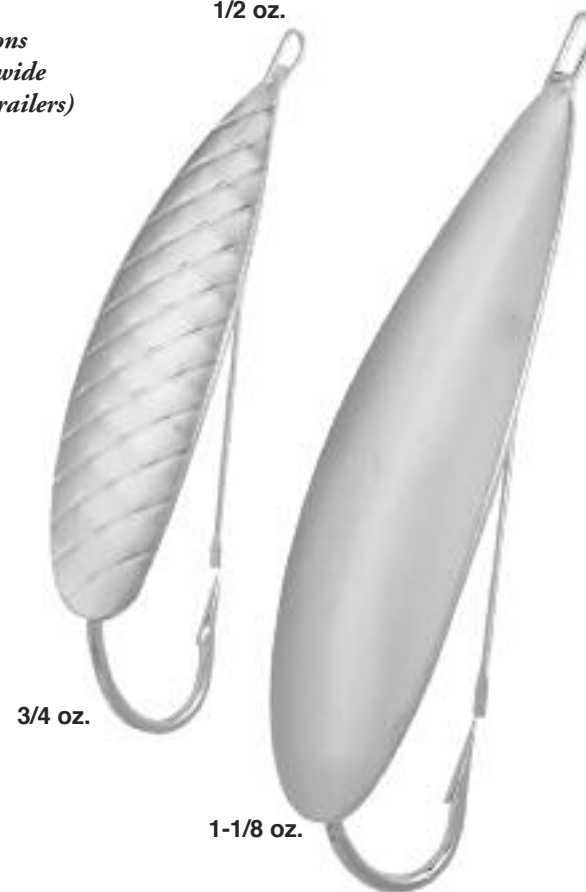

*Lakeland Weedless Spoons
Ideal for fishing with a wide
variety of soft plastics (trailers)*