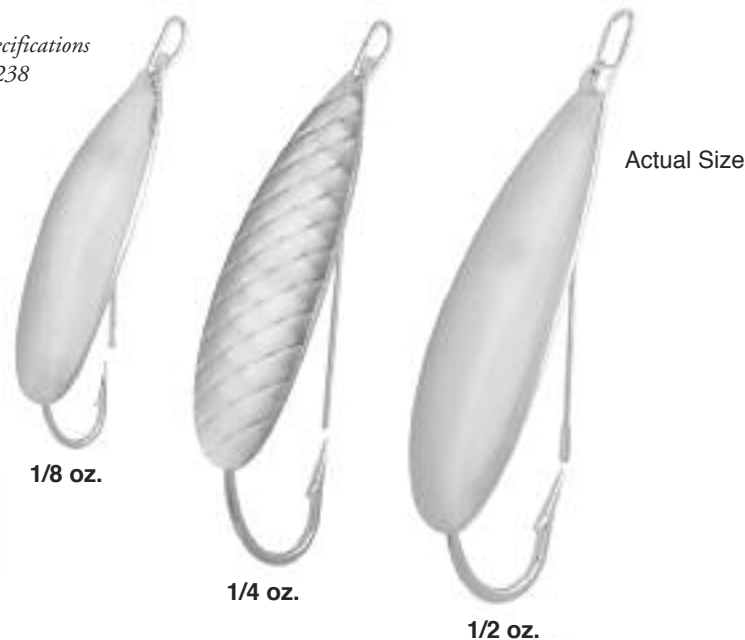

PRISM PATTERN - LAKELAND'S EXCLUSIVE PREMIUM PLATE FINISH

Size	1/8 oz.	1/4 oz.	1/2 oz.	3/4 oz.	1-1/8 oz.
Gauge	.040	.040	.040	.040	.040
GOLD	265111	265112	265113	265114	265116
	$1865.30	1942.00	2154.30	2444.90	3439.20
BLACK/NICKEL & LACQUER	265221	265222	265223	265224	265226
	$1637.90	1701.40	1896.90	2178.40	2968.70
COPPER & LACQUER	265331	265332	265333	265334	265336
	$1637.90	1701.40	1896.90	2178.40	2968.70
SILVER & LACQUER	265441	265442	265443	265444	265446
	$1678.40	1730.40	1924.10	2309.30	3042.70

PRISM PATTERN - TRANSPARENT PAINT FRONT/SILVER BACK

Size	1/8 oz.	1/4 oz.	1/2 oz.	3/4 oz.	1-1/8 oz.
Gauge	.040	.040	.040	.040	.040
BLUE	265541	265542	265543	265544	265546
GREEN	265641	265642	265643	265644	265646
PINK	265741	265742	265743	265744	265746
PURPLE	265841	265842	265843	265844	265846
RED	265941	265942	265943	265944	265946
CHARTREUSE	266041	266042	266043	266044	266046
ORANGE	266141	266142	266143	266144	266146
TEAL	266241	266242	266243	266244	266246
PRICE	$2263.40	2384.40	2667.10	3171.30	4320.70

Price Per Thousand (M) Quantity Discount: (One Size and Finish)
5M-10M = 5%, 10M+ = 10%