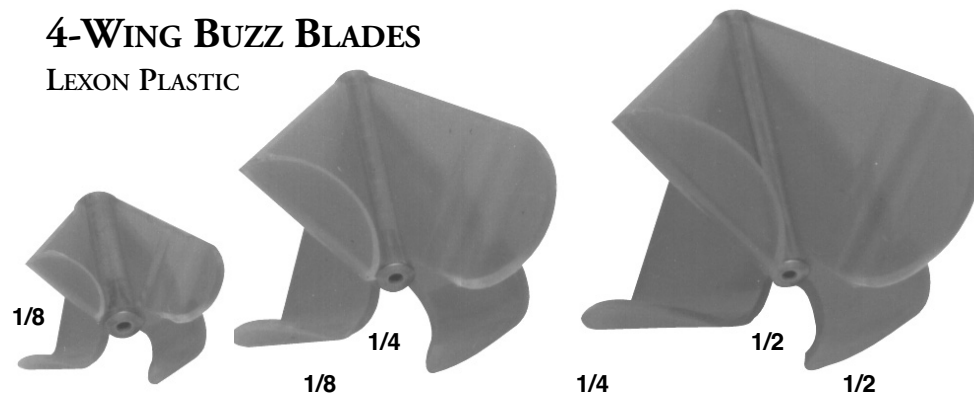

DUAL 4 BLADE DELTA

ALUMINUM - POLISHED

- The dual 4 blade delta is made of two separate pieces which are assembled back-to-back on a wire shaft.
- 1M blades will produce 500 complete dual delta blades.

Size	1/8	1/4	1/2-3/8
Width	1.05	1.45	1.80
Length	.75	1.90	1.65
ALUMINUM	340000	340001	340002
	\$231.40	258.30	263.70
GOLD	341000	341001	341002
	\$666.80	1060.10	1065.50

Actual Size

DELTA BUZZ BLADE RIVETS

ALUMINUM - POLISHED	349800
	\$16.60
GOLD	349810
	\$290.90

CLACKER BLADES

ALUMINUM - POLISHED

Size	1/4	1/2
Width	.45	.60
Length	.75	.95
ALUMINUM	351102	351103
	\$51.90	60.60
GOLD	352102	352103
	\$384.10	427.10

4-WING BUZZ BLADES

LEXON PLASTIC

CLEAR	350000	350001	350002
WHITE	350100	350101	350102
BLACK	350200	350201	350202
CHARTREUSE	350300	350301	350302
PRICE	\$403.50	423.90	444.50