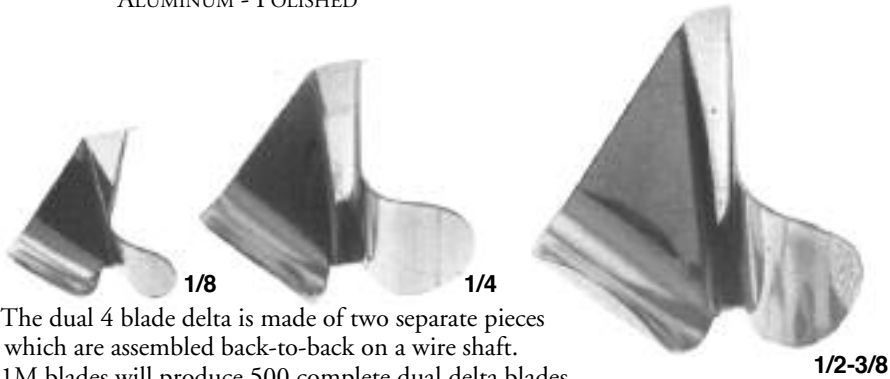

# DUAL 4 BLADE DELTA

ALUMINUM - POLISHED

- The dual 4 blade delta is made of two separate pieces which are assembled back-to-back on a wire shaft.
- 1M blades will produce 500 complete dual delta blades.

| Size            | 1/8           | 1/4           | 1/2-3/8       |
|-----------------|---------------|---------------|---------------|
| Width           | 1.05          | 1.45          | 1.80          |
| Length          | .75           | 1.90          | 1.65          |
| <b>ALUMINUM</b> | <b>340000</b> | <b>340001</b> | <b>340002</b> |
|                 | \$231.40      | 258.30        | 263.70        |
| <b>GOLD</b>     | <b>341000</b> | <b>341001</b> | <b>341002</b> |
|                 | \$753.90      | 1220.50       | 1225.90       |