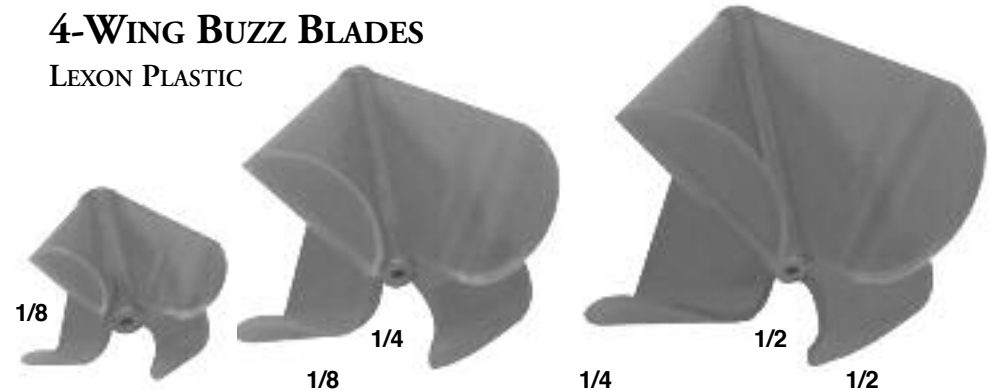

# DUAL 4 BLADE DELTA

ALUMINUM - POLISHED

- The dual 4 blade delta is made of two separate pieces which are assembled back-to-back on a wire shaft.
- 1M blades will produce 500 complete dual delta blades.

## DELTA BUZZ BLADE RIVETS

|                            |               |
|----------------------------|---------------|
| <b>ALUMINUM - POLISHED</b> | <b>349800</b> |
|                            | \$16.60       |
| <b>GOLD</b>                | <b>349810</b> |
|                            | \$345.80      |

## CLACKER BLADES

ALUMINUM - POLISHED

| Size            | 1/4           | 1/2           |
|-----------------|---------------|---------------|
| Width           | .45           | .60           |
| Length          | .75           | .95           |
| <b>ALUMINUM</b> | <b>351102</b> | <b>351103</b> |
|                 | \$51.90       | 60.60         |
| <b>GOLD</b>     | <b>352102</b> | <b>352103</b> |
|                 | \$450.50      | 500.30        |

## 4-WING BUZZ BLADES

LEXON PLASTIC

|                   |                 |               |               |
|-------------------|-----------------|---------------|---------------|
| <b>CLEAR</b>      | <b>350000</b>   | <b>350001</b> | <b>350002</b> |
| <b>WHITE</b>      | <b>350100</b>   | <b>350101</b> | <b>350102</b> |
| <b>BLACK</b>      | <b>350200</b>   | <b>350201</b> | <b>350202</b> |
| <b>CHARTREUSE</b> | <b>350300</b>   | <b>350301</b> | <b>350302</b> |
| <b>PRICE</b>      | <b>\$403.50</b> | <b>423.90</b> | <b>444.50</b> |