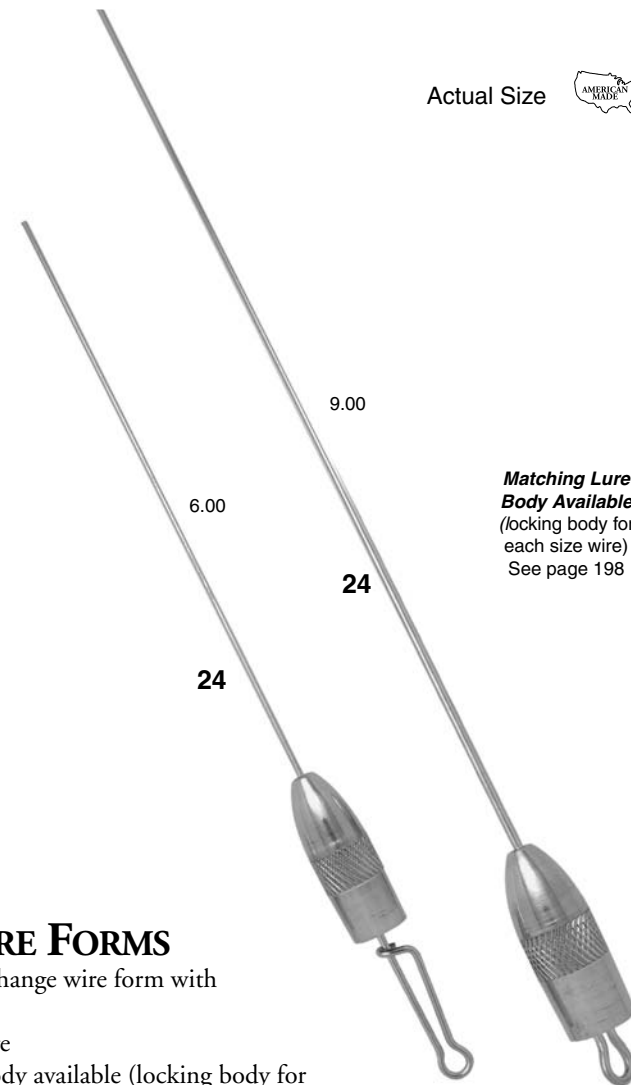

Price Per Thousand (M) Quantity Discount: (One Size and Finish)
 25M-50M = 5%, 50M-100M = 10%, 100M+ = 15%

COASTLOCK SNAP

- Heavy duty stainless steel snap.

Size	35	36	37
Approx. test lbs.	200	250	450
COASTLOCK SNAP	478500	478501	478502
	\$83.60	104.80	186.70

Price Per Thousand No Discount

WIRE SHAFTS

STAINLESS STEEL

Size	.051
Length	6"
LOOPE	738657
	\$117.60

Size	.051
Length	10"
STRAIGHT	738670
	\$113.50

Price Per Thousand (M) Quantity Discount: (One Size) 5M-10M = 5%, 10M+ = 10%

No Federal Excise Tax

LAKELAND can special order wire up to 80 inches in length.

Actual Size

Self-locking End

Matching Lure Body Available (locking body for each size wire) See page 198

NEW 2010

IN-LINE WIRE FORMS

self-locking end closed self-locking end with brass body

Size	24	24
Length Inches	6.00	9.00
Wire	.040	.051
STOCK NUMBER	518647	518648
PRICE	\$133.30	188.70