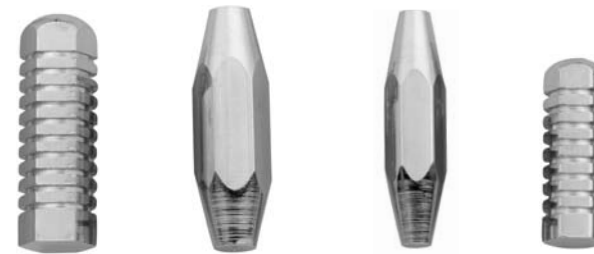

Available By Special Order: Silver Plate Finish, Paint Finishes

Price Per Thousand (M) Quantity Discount: (One Size)
5M-10M = 5%, 10M + = 10%

SOLID BRASS HEX BEADS

Size	1/4	3/32	5/16	3/8
Hole Size	.052	.063	.063	.093
POLISH BRASS	580314	580393	580351	580338
	\$68.70	86.40	113.60	179.50
NICKEL	580414	580493	580451	580438
	\$74.00	93.60	123.90	196.70
BLACK/NICKEL	580514	580593	580551	580538
	\$89.00	114.10	153.40	245.60
GOLD	580614	580693	580651	580638
	\$128.70	168.20	231.20	375.20

Available By Special Order: Silver Plate Finish, Paint Finishes

Price Per Thousand (M) Quantity Discount: (One Size and Finish)
5M-10M = 5%, 10M+ = 10%

Actual Size

BRASS HEX LURE BODIES

Part	65	66	69	85
Diameter	.375	.375	.313	.313
Length	1.300	1.310	1.318	1.000
Weight (pound)	.041	.035	.024	.022
Weight (ounces)	.661	.567	.378	.353
Hole Size	.063	.063	.063	.063
POLISH BRASS	431365	431366	431369	431385
	\$516.20	519.40	395.00	236.90
NICKEL	431465	431466	431469	431485
	\$582.20	575.90	432.70	272.10
BLACK/NICKEL	413565	431566	431569	431585
	\$769.70	736.70	539.80	372.10
GOLD	431665	431666	431669	431685
	\$1266.20	1162.30	823.60	636.90

Available By Special Order: Silver Plate Finish, Paint Finishes

Price Per Thousand (M) Quantity Discount: (One Size)
5M-10M = 5%, 10M + = 10%

MUSKY & PIKE HEAVY SPLIT RINGS

AMERICAN - STAINLESS STEEL

Size	4	5	6	7
Wire	.044	.050	.050	.057
Diameter	Outside	.315	.382	.410
	Inside	.219	.270	.302
Approx. Test Pounds	62	86	74	93
STAINLESS STEEL	549004	549005	549006	549007
	\$21.10	26.30	28.50	37.00
GOLD	549014	549015	549016	549017
	\$52.70	77.10	84.80	118.50
BLACK/NICKEL	549024	549025	549026	549027
	\$42.20	60.10	66.00	91.20
COPPER	549034	549035	549036	549037
	\$42.20	60.10	66.00	91.20