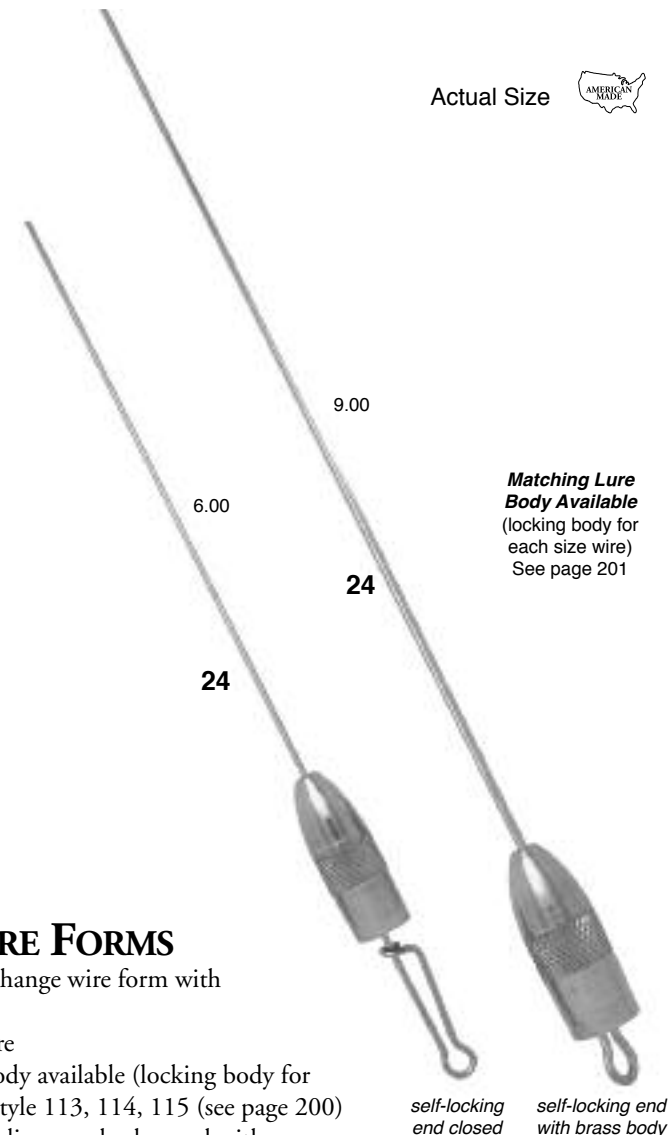

## COASTLOCK SNAP

- Heavy duty stainless steel snap.

Size	35	36	37
Approx. test lbs.	200	250	450
<b>COASTLOCK SNAP</b>	<b>478500</b> \$85.70	<b>478501</b> 107.40	<b>478502</b> 191.40

Price Per Thousand No Discount

## WIRE SHAFTS

STAINLESS STEEL

Actual Size

LOOPE

STRAIGHT

Size	.051	Size	.051
Length	6"	Length	10"
<b>LOOPE</b>	<b>738657</b> \$120.00	<b>STRAIGHT</b>	<b>738670</b> \$113.50

Price Per Thousand (M) Quantity Discount: (One Size) 5M-10M = 5%, 10M+ = 10%  
 LAKELAND can special order wire up to 80 inches in length.

Actual Size

Self-locking End

Matching Lure Body Available  
 (locking body for each size wire)  
 See page 201

Size	24	24
Length Inches	6.00	9.00
Wire	.040	.051
<b>STOCK NUMBER</b>	<b>518647</b>	<b>518648</b>
<b>PRICE</b>	<b>\$131.00</b>	<b>176.60</b>